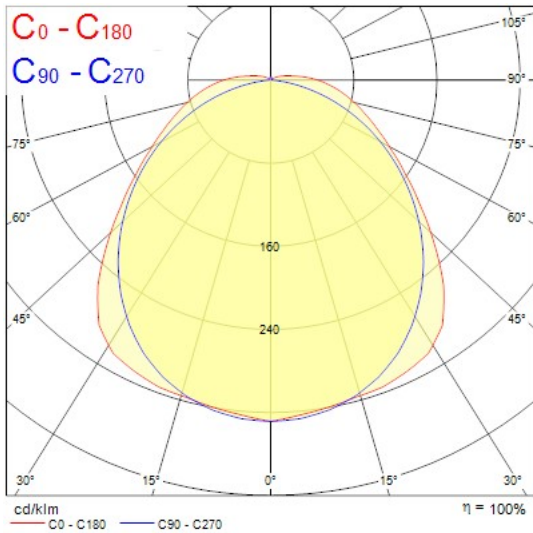

RESISTO 1200 IP66 2800LM 840 EM 0010349

Total power consumption (W)	24
Electrical protection	Class I
Control gear type	LED driver constant current
Dimmable	No
Housing colour	Grey
IP rating	IP66
IK rating	IK08
Product EAN number	5410288103495
Warranty	5 years
Dimming method	N/A

Photometry