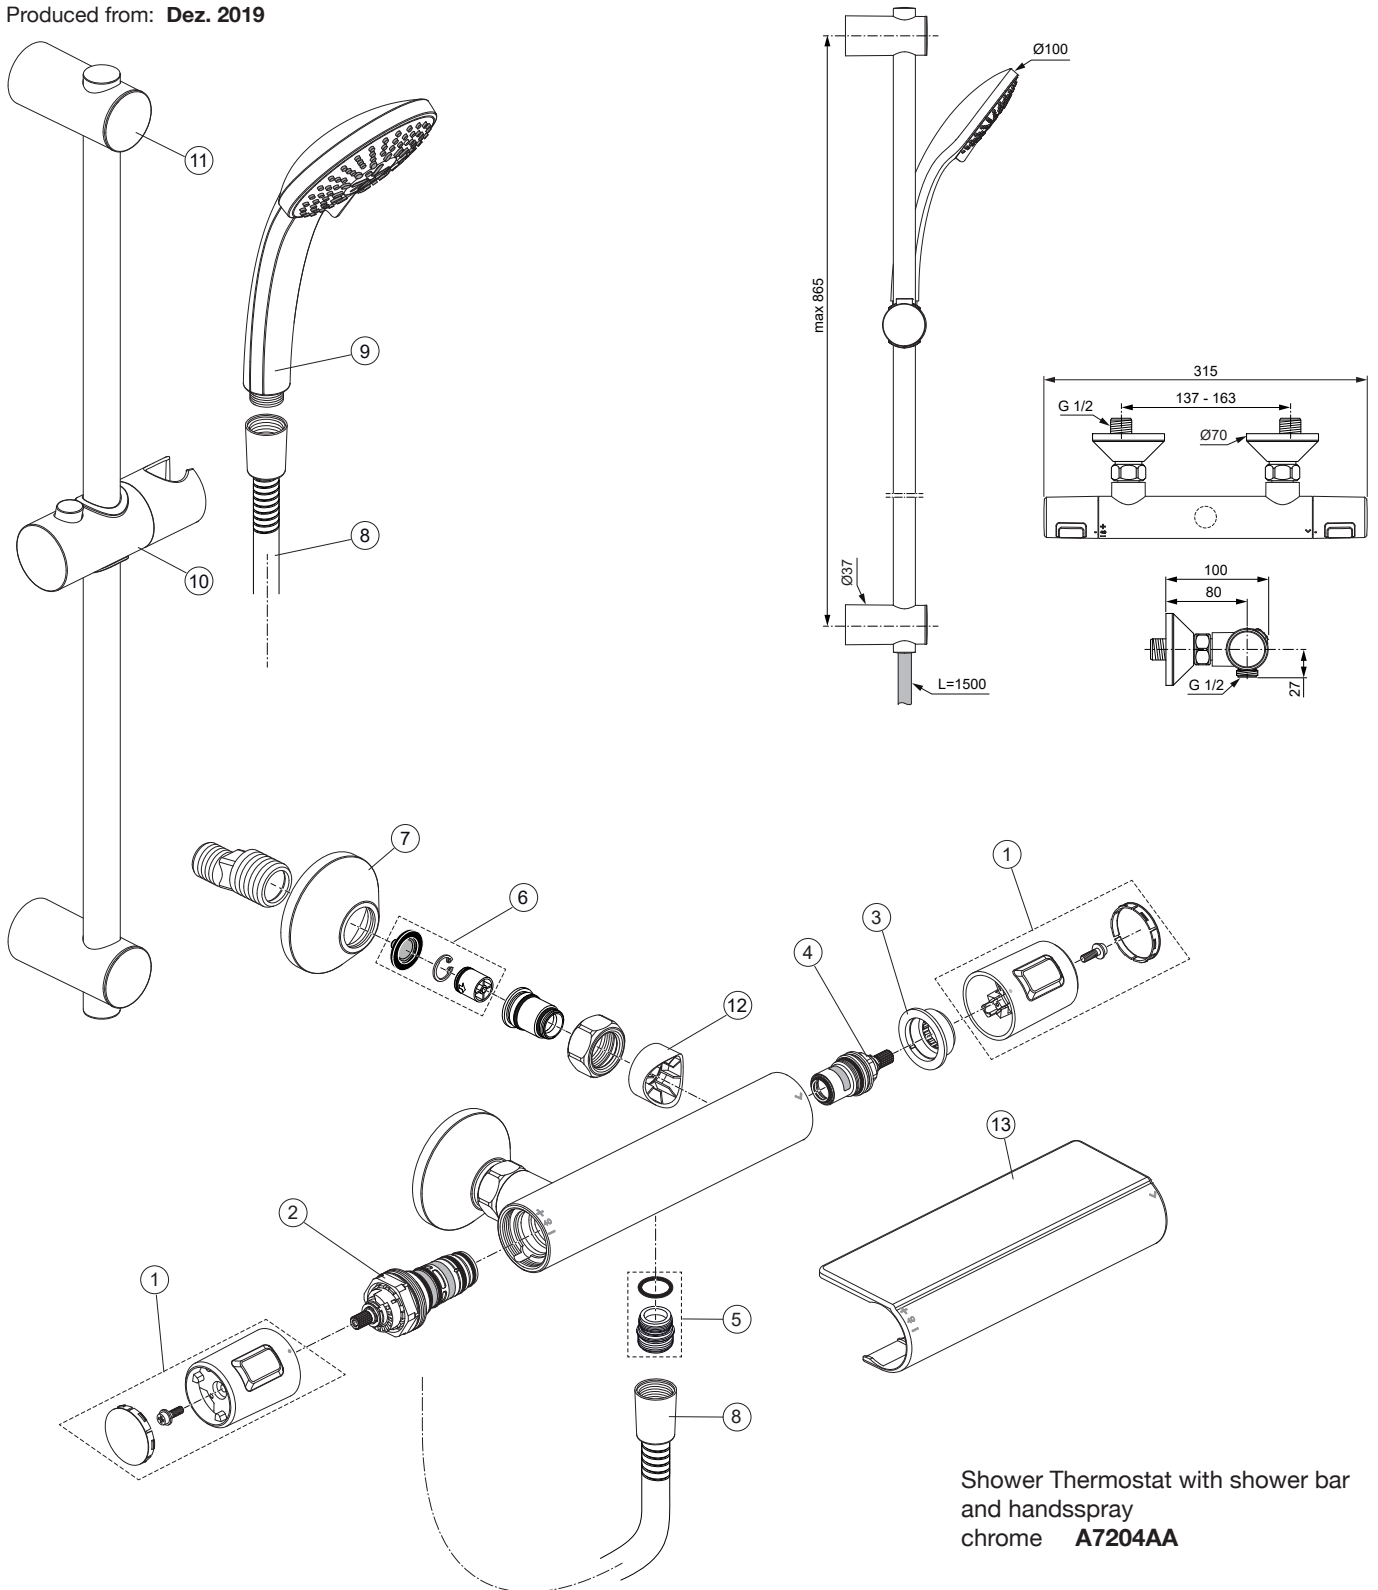

Produced from: Dez. 2019

Shower Thermostat with shower bar and handspray chrome **A7204AA**

Pos.	Description	Part-Number	Qty.	Pos.	Description	Part-Number	Qty.
1	Handle cpl.	A 861 370 AA	1 Set	12	Escutcheon Ø32	A 861 816 AA	2 pcs
2	Thermostatic Cartridge cpl.	A 861 371 NU	1 pcs	13	Warp over shelf	A 7215 AA	1 pcs
3	Stopping	A 861 373 NU	1 pcs				
4	Cartridge G1/2 180° cpl.	A 861 245 NU*	1 Set				
5	Nipple G1/2 outside cpl.	A 861 374 NU	1 Set				
6	Non-return valve	A 861 372 NU	1 Set				
7	Escutcheon	A 960 914 AA	1 pcs				
8	Shower hose 1500 mm	BE150 AA	1 pcs				
9	Handspray 3Func. Ø100	B 9403 AA	1 pcs				
10	Slider & holder f. handshr.	B 960 976 AA	1 pcs				
11	Wall fixation complete	B 960 972 AA	2 pcs				

*Universal set (not all parts needed)