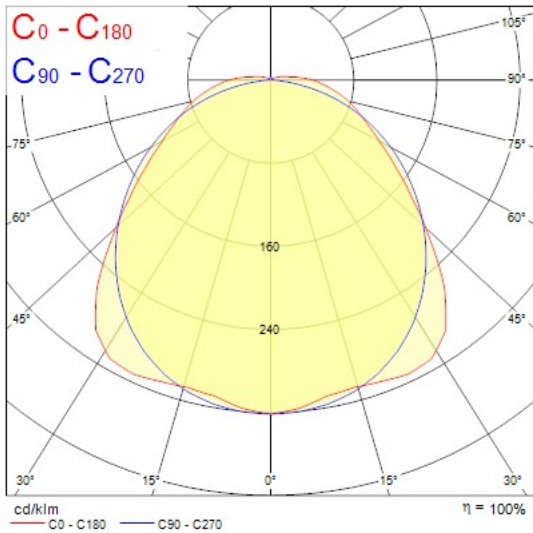

RESISTO 1500 IP66 4200LM 840 EM 0010348

Total power consumption (W)	34
Electrical protection	Class I
Control gear type	LED driver constant current
Dimmable	No
Housing colour	Grey
IP rating	IP66
IK rating	IK08
Product EAN number	5410288103488
Warranty	5 years
Dimming method	N/A

Photometry