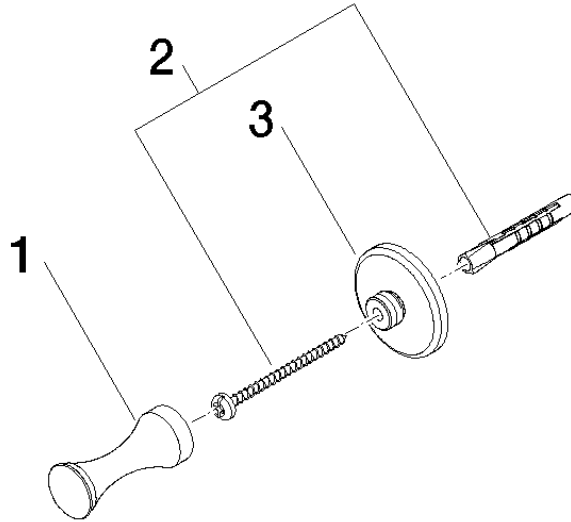

83 251 970 Product version from 4/1/2025

- 55mm projection

	Durabross (23kt Gold)	83 251 970-09
	Chrome	83 251 970-00
	Brushed Platinum	83 251 970-06
	Platinum	83 251 970-08
	Brushed Durabross (23kt Gold)	83 251 970-28
	Brushed Gold (PVD)	83 251 970-37
	Brushed Dark Brass (PVD)	83 251 970-39
	Brushed Bronze (PVD)	83 251 970-42
	Brushed Dark Platinum	83 251 970-99

83 251 970 Product version from 4/1/2025

mm [inches]

83 251 970 Product version from 4/1/2025

Parts for other finishes can be found here: Chrome

**Spare parts list**

No.	Item Number	Name	Quantity used	Delivery time
2	05 30 31 025 00 90	Mounting Bolt Round head 4,5 x 60 mm -	1.00	14
3	08 30 11 550-09	Holder Ø 40 x 13 mm - Durabronss (23kt Gold)	1.00	-
Spare part can no longer be ordered, please order the replacement item				
1	08 18 60 500-09	Hooks 20 x 20 x 50 mm - Durabronss (23kt Gold)	1.00	-
Spare part can no longer be ordered, please order the replacement item				