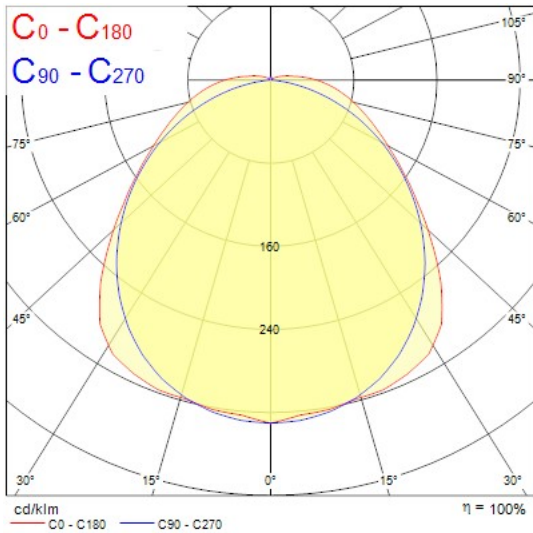

RESISTO 1200 IP66 5000LM 840 EM 0010346

Total power consumption (W)	40
Electrical protection	Class I
Control gear type	LED driver constant current
Dimmable	No
Housing colour	Grey
IP rating	IP66
IK rating	IK08
Product EAN number	5410288103464
Warranty	5 years
Dimming method	N/A

Photometry