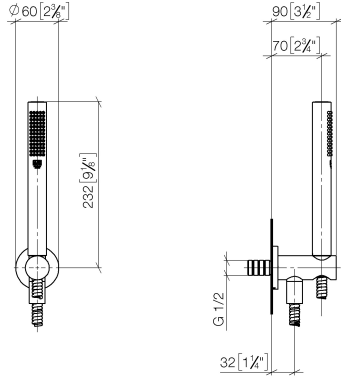

27 802 660 Product version up to 6/3/2020

- COMPACT RAIN, max. flow rate 15 l/min (at 3 bar)
- with anti-scale system
- 3/8" shower outlet
- metal shower hose 1250mm with integrated anti-twist protection

**Technical data:**

- rosette Ø 60 mm
- 1/2" connection

**Notes:**

Intrinsic protection against back flow.

Recommended miscellaneous

**Concealed wall elbow -**

35 085 970 90

- min. recess depth 90 mm
- max. recess depth 163 mm

27 802 660 Product version up to 6/3/2020

mm [inches]

Flow rate chart

Codes & Standards

DIN 4109

EN 1717

ISO 3822

Scottish Water  
Byelaws

### Spare parts list

No.	Item Number	Name	Quantity used	Delivery time
2	28 490 660-06	Wall elbow with integrated shower holder - Brushed Platinum	1.00	20
4	90 14 20 026 00 90	Washer 14 x 8 x 2 mm Centellen WS 3820 -	1.00	14
3	90 30 02 072 00-06	Metal shower hose 1/2" x 3/8" x 1250 mm - Brushed Stainless Steel / Platinum Matt	1.00	20
1	28 029 979-06	SERIES-VARIOUS Hand shower - Brushed Platinum	1.00	20