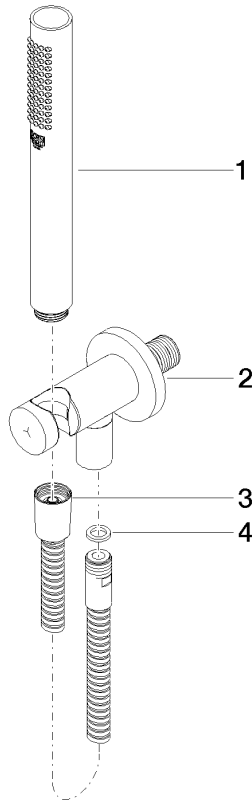

27 802 660 Product version up to 6/3/2020

- COMPACT RAIN, max. flow rate 15 l/min (at 3 bar)
- with anti-scale system
- 3/8" shower outlet
- metal shower hose 1250mm with integrated anti-twist protection

**Technical data:**

- rosette Ø 60 mm
- 1/2" connection

**Notes:**

Intrinsic protection against back flow.

Recommended miscellaneous

**Concealed wall elbow -**

35 085 970 90

- min. recess depth 90 mm
- max. recess depth 163 mm

27 802 660 Product version up to 6/3/2020

mm [inches]

Flow rate chart

Codes & Standards

DIN 4109

EN 1717

ISO 3822

Scottish Water  
Byelaws

### Spare parts list

No.	Item Number	Name	Quantity used	Delivery time
2	28 490 660-06	Wall elbow with integrated shower holder - Brushed Platinum	1.00	20
4	90 14 20 026 00 90	Washer 14 x 8 x 2 mm Centellen WS 3820 -	1.00	14
3	90 30 02 072 00-06	Metal shower hose 1/2" x 3/8" x 1250 mm - Brushed Stainless Steel / Platinum Matt	1.00	20
1	28 029 979-06	SERIES-VARIOUS Hand shower - Brushed Platinum	1.00	20