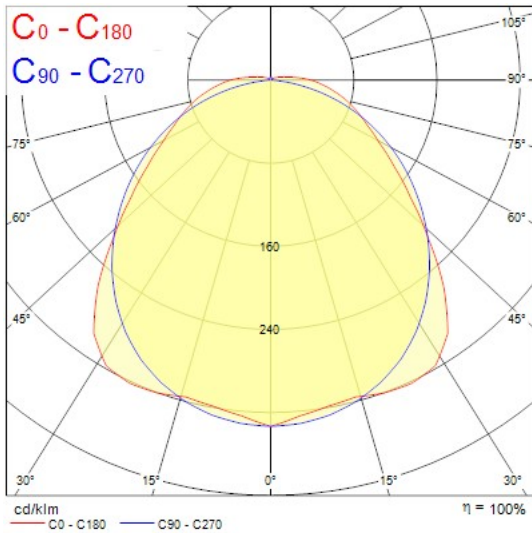

RESISTO 1500 IP66 7600LM 840 EM PRO 0010345

Total power consumption (W)	59
Electrical protection	Class I
Control gear type	LED driver constant current
Dimmable	No
Housing colour	Grey
IP rating	IP66
IK rating	IK08
Product EAN number	5410288103457
Warranty	5 years
Dimming method	N/A

Photometry