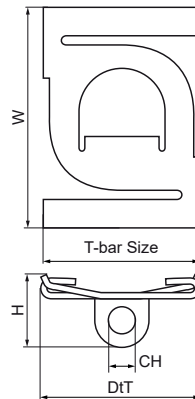

## Walraven Britclips® ACHW / ACHZ

(J3540)

for ceiling grid

### Features & benefits

- twist on fixing
- for fixing to the ceiling grid
- with fixing hole (Ø 7.0 mm) to fix S-hook, etc.
- material: spring steel (type CS70)

Product Number	Total Height	Total Width	Total Depth
Reference letter	H	W	DtT
Unit description	mm	mm	mm
56090025	15	39	27
56030025	15	39	25