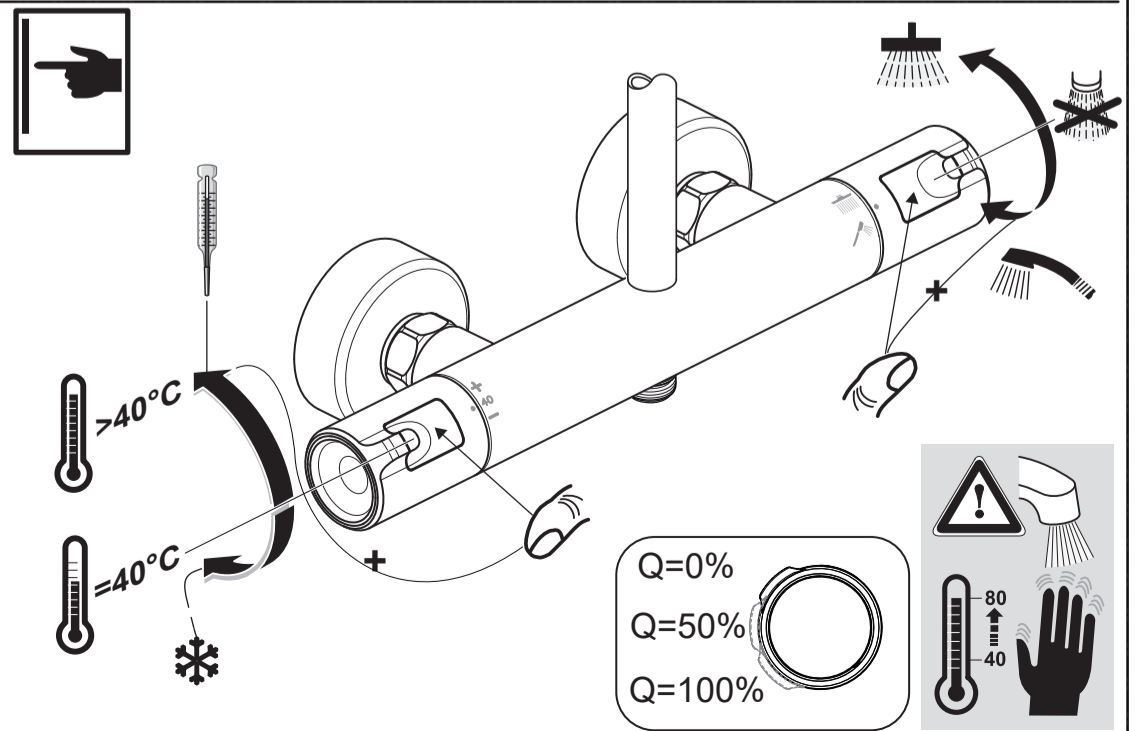

<https://www.idealstandard.com>

	P bar		MAX. 10		5		Q (3 bar)
	T °C		MAX. 80		65		l/min
					55		
							8 12

Q=0%

Q=50%

Q=100%

80

40