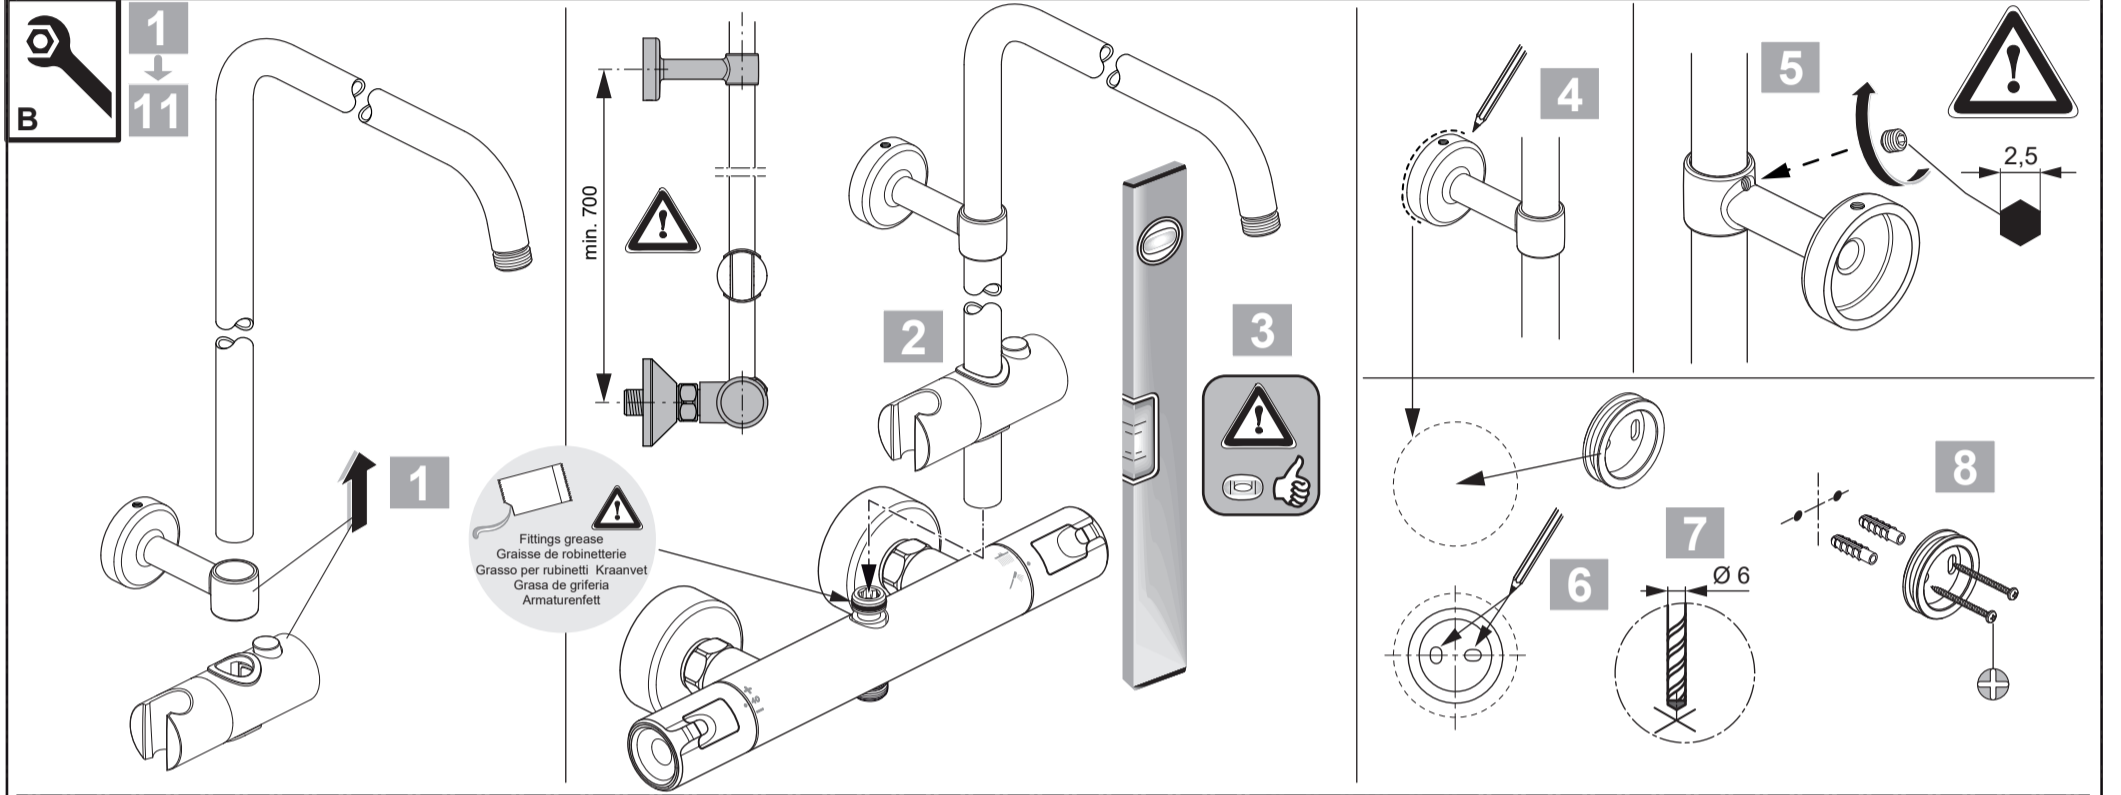

<https://www.idealstandard.com>

	P bar		MAX. 10		5		Q (3 bar)
	T °C		MAX. 80		65		l/min
					55		
							8 12

Q=0%

Q=50%

Q=100%

80

40