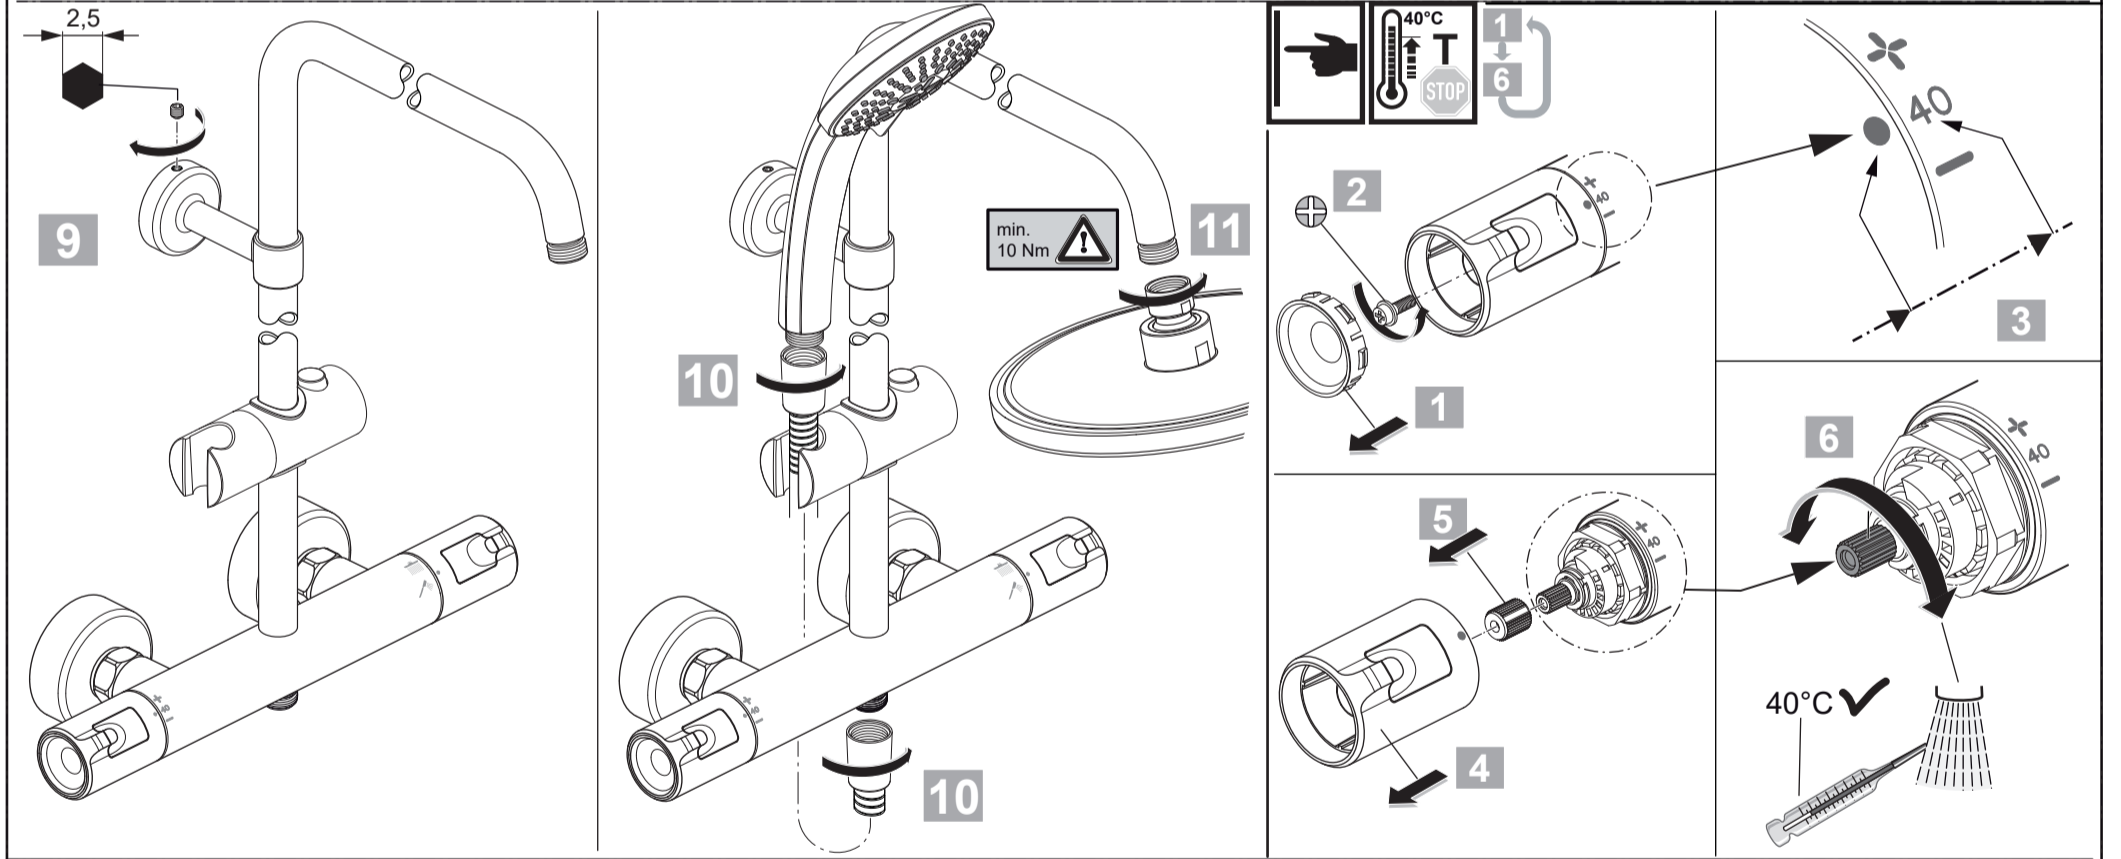

<https://www.idealstandard.com>

	P bar		MAX. 10		5		Q (3 bar)
	T °C		MAX. 80		65		l/min
					55		
							8 12

Q=0%

Q=50%

Q=100%

80

40