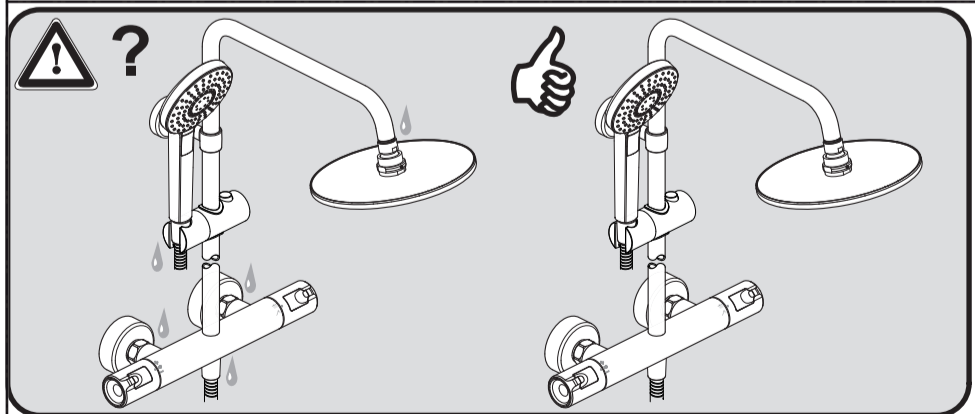

<https://www.idealstandard.com>

	P bar		MAX. 10		5		Q (3 bar)
	T °C		MAX. 80		65		l/min
					55		
							8 12

Q=0%

Q=50%

Q=100%

80

40