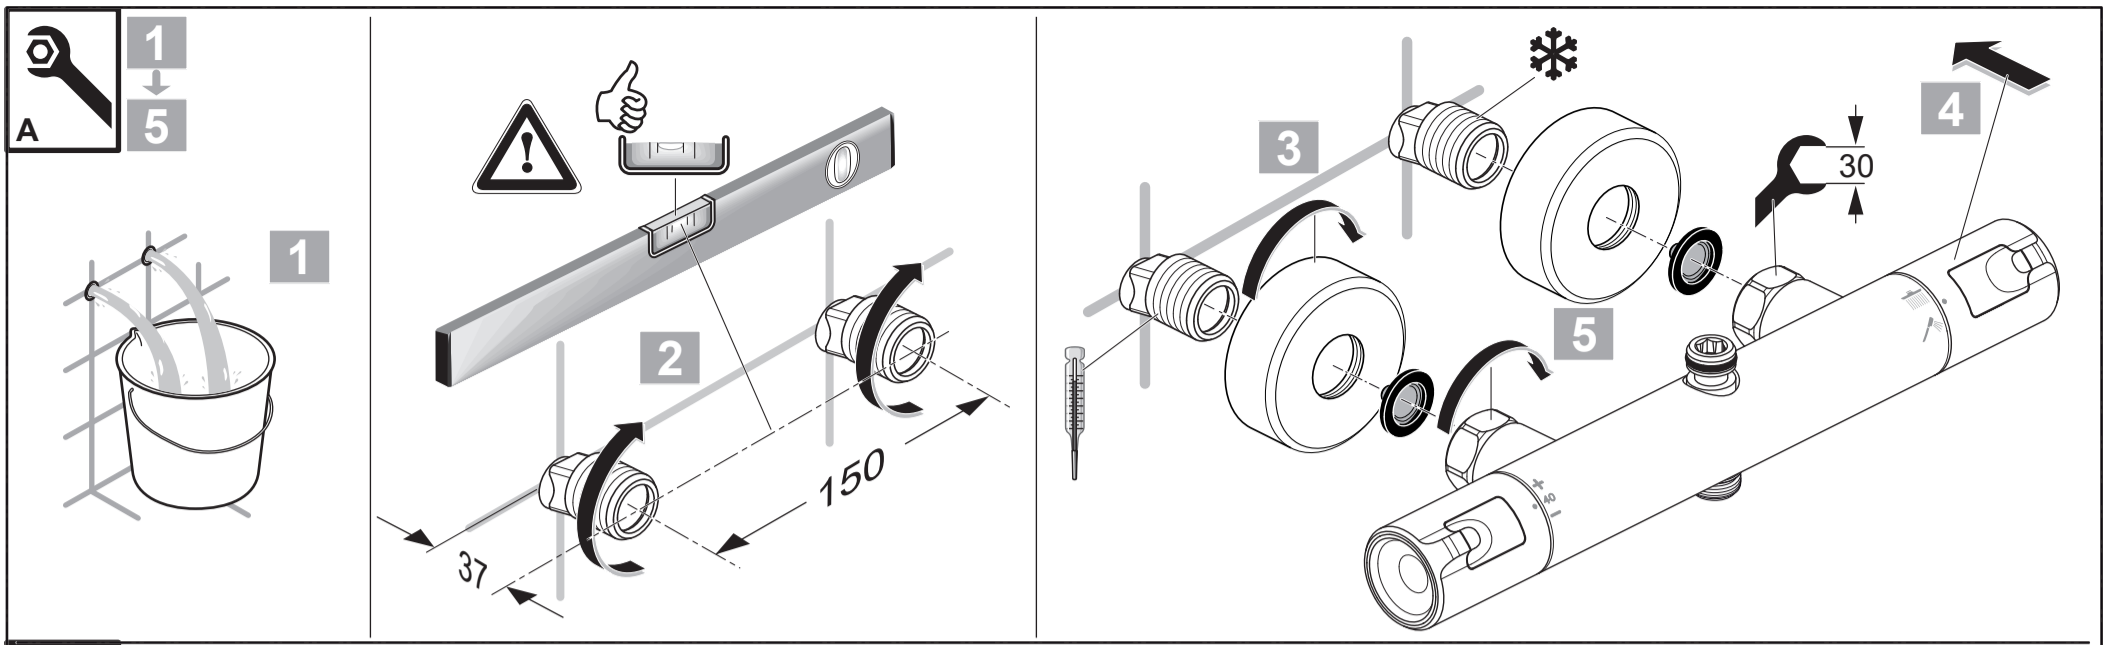

<https://www.idealstandard.com>

	P bar		MAX. 10		5		Q (3 bar)
	T °C		MAX. 80		65		l/min
					55		
							8 12

Q=0%

Q=50%

Q=100%

80

40