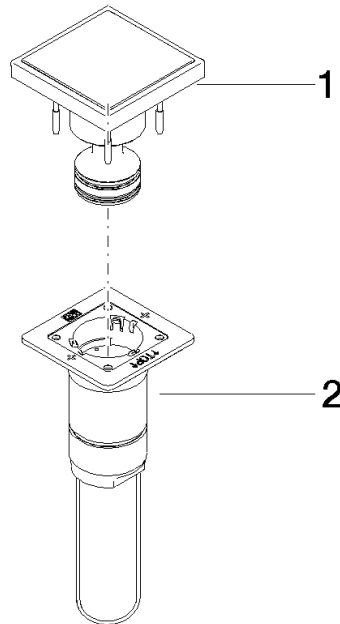

Control element for concealed mounting 138 x 88 x 90 mm - Platinum

SPARE PARTS

04 27 98 026 06

	Platinum	04 27 98 026 06-08
	Chrome	04 27 98 026 06-00
	Brushed Platinum	04 27 98 026 06-06
	Brushed Durabronze (23kt Gold)	04 27 98 026 06-28
	Cyprus	04 27 98 026 06-49
	Brushed Dark Platinum	04 27 98 026 06-99

Control element for concealed mounting 138 x 88 x 90 mm - Platinum

SPARE PARTS

04 27 98 026 06

Control element for concealed mounting 138 x 88 x 90 mm - Platinum

SPARE PARTS

04 27 98 026 06

04 27 98 026 06

Parts for other finishes can be found here: [Chrome](#)

Spare parts list

No.	Item Number	Name	Quantity used	Delivery time
1	90 27 98 026 05-08	Control element Display switch type 2 with shelf 60 x 60 x 72 mm - Platinum	1.00	54
2	04 11 11 066 00 90	Control element for Smart Tools Display switch type 2 electronic 55 x 65 x 55 mm -	1.00	14