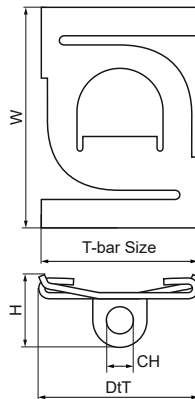

## Walraven Britclips® ACHW / ACHZ

(J3540)

for ceiling grid

### Features & benefits

- twist on fixing
- for fixing to the ceiling grid
- with fixing hole (Ø 7.0 mm) to fix S-hook, etc.
- material: spring steel (type CS70)

Product Number	Total Height	Total Width	Total Depth
<i>Reference letter</i>	<i>H</i>	<i>W</i>	<i>DtT</i>
<i>Unit description</i>	<i>mm</i>	<i>mm</i>	<i>mm</i>
56030025	15	39	25
56090025	15	39	27