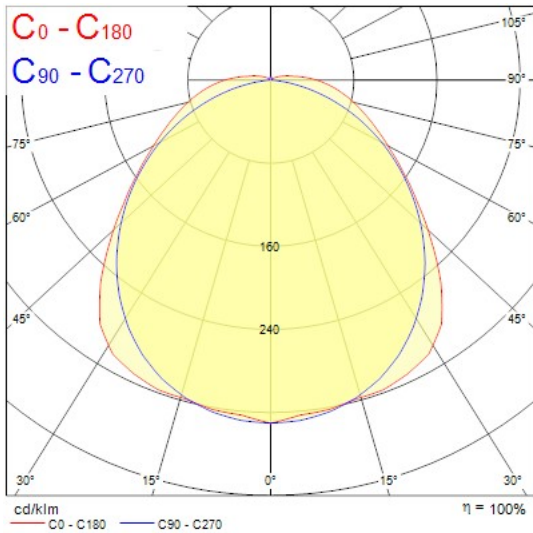

RESISTO 1200 IP66 5000LM 840 EM PRO 0010343

Total power consumption (W)	39
Electrical protection	Class I
Control gear type	LED driver constant current
Dimmable	No
Housing colour	Grey
IP rating	IP66
IK rating	IK08
Product EAN number	5410288103433
Warranty	5 years
Dimming method	N/A

Photometry