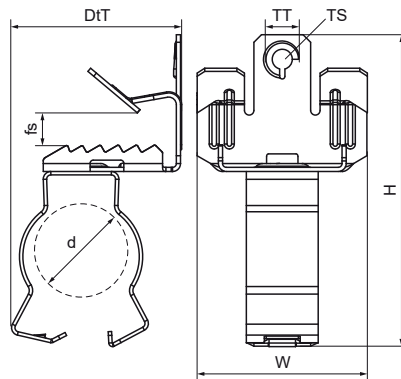

## Walraven Britclips® FU ICC

(J1015)

for flange

### Features & benefits

- for a solid fixing under flanges without welding or drilling
- suitable for pipe or cable fixing horizontal, vertical or crossed with respect to the flange
- conduit clip swivels 360°
- conduit clip with jaw locking (use pliers to lock)
- material: spring steel (type CS70)
- surface treatment: Delta-Tone 9000 (480 hours)

Product Number	Thread Size	Thread Type	Total Height	Total Width	Total Depth	Maximum Allowed Load Faz
Reference letter	TS	TT	H	W	DtT	Fa,z
Unit description			mm	mm	mm	N
51121720	M6	Metric	77	45	41	250
51122407	M6	Metric	71	45	43	450
51122413	M6	Metric	76	45	43	450
51122420	M6	Metric	82	45	43	450
51122607	M6	Metric	71	45	43	450
51122613	M6	Metric	76	45	43	450
51122620	M6	Metric	82	45	43	450
51123207	M6	Metric	74	45	47	450
51123213	M6	Metric	79	45	47	450
51123220	M6	Metric	85	45	47	450
51124013	M6	Metric	95	45	55	450
51124020	M6	Metric	101	45	55	450