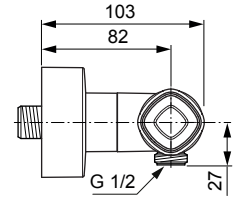

Produced from: Dez. 2019

Shower Thermostat
chrome **A7229AA**

Pos.	Description	Part-Number	Qty.	Pos.	Description	Part-Number	Qty.
1	Handle cpl.	A 861 386 AA	1 Set				
2	Thermostatic Cartridge cpl.	A 861 371 NU	1 pcs				
3	Stopping	A 861 373 NU	1 pcs				
4	Cartridge G1/2 180° cpl.	A 861 245 NU*	1 Set				
5	Nipple G1/2 outside cpl.	A 861 374 NU	1 Set				
6	Non-return valve	A 861 372 NU	1 Set				
7	Escutcheon cpl.	B 961 016 AA	2 Set				
8	Warp over shelf	A 7215 AA	1 pcs				
9	Escutcheon Ø32	A 861 815 AA	2 pcs				