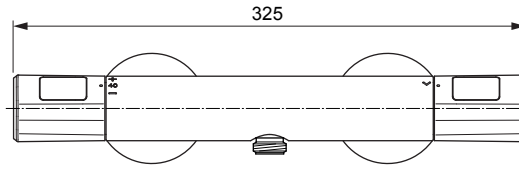

Produced from: Dez. 2019

Shower Thermostat
chrome **A7229AA**

Pos.	Description	Part-Number	Qty.	Pos.	Description	Part-Number	Qty.
1	Handle cpl.	A 861 386 AA	1 Set				
2	Thermostatic Cartridge cpl.	A 861 371 NU	1 pcs				
3	Stopping	A 861 373 NU	1 pcs				
4	Cartridge G1/2 180° cpl.	A 861 245 NU*	1 Set				
5	Nipple G1/2 outside cpl.	A 861 374 NU	1 Set				
6	Non-return valve	A 861 372 NU	1 Set				
7	Escutcheon cpl.	B 961 016 AA	2 Set				
8	Warp over shelf	A 7215 AA	1 pcs				
9	Escutcheon Ø32	A 861 815 AA	2 pcs				