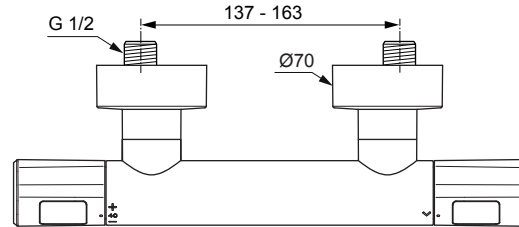

Produced from: Dez. 2019

Shower Thermostat
chrome **A7229AA**

Pos.	Description	Part-Number	Qty.	Pos.	Description	Part-Number	Qty.
1	Handle cpl.	A 861 386 AA	1 Set				
2	Thermostatic Cartridge cpl.	A 861 371 NU	1 pcs				
3	Stopping	A 861 373 NU	1 pcs				
4	Cartridge G1/2 180° cpl.	A 861 245 NU*	1 Set				
5	Nipple G1/2 outside cpl.	A 861 374 NU	1 Set				
6	Non-return valve	A 861 372 NU	1 Set				
7	Escutcheon cpl.	B 961 016 AA	2 Set				
8	Warp over shelf	A 7215 AA	1 pcs				
9	Escutcheon Ø32	A 861 815 AA	2 pcs				

**Universal set (not all parts needed)*