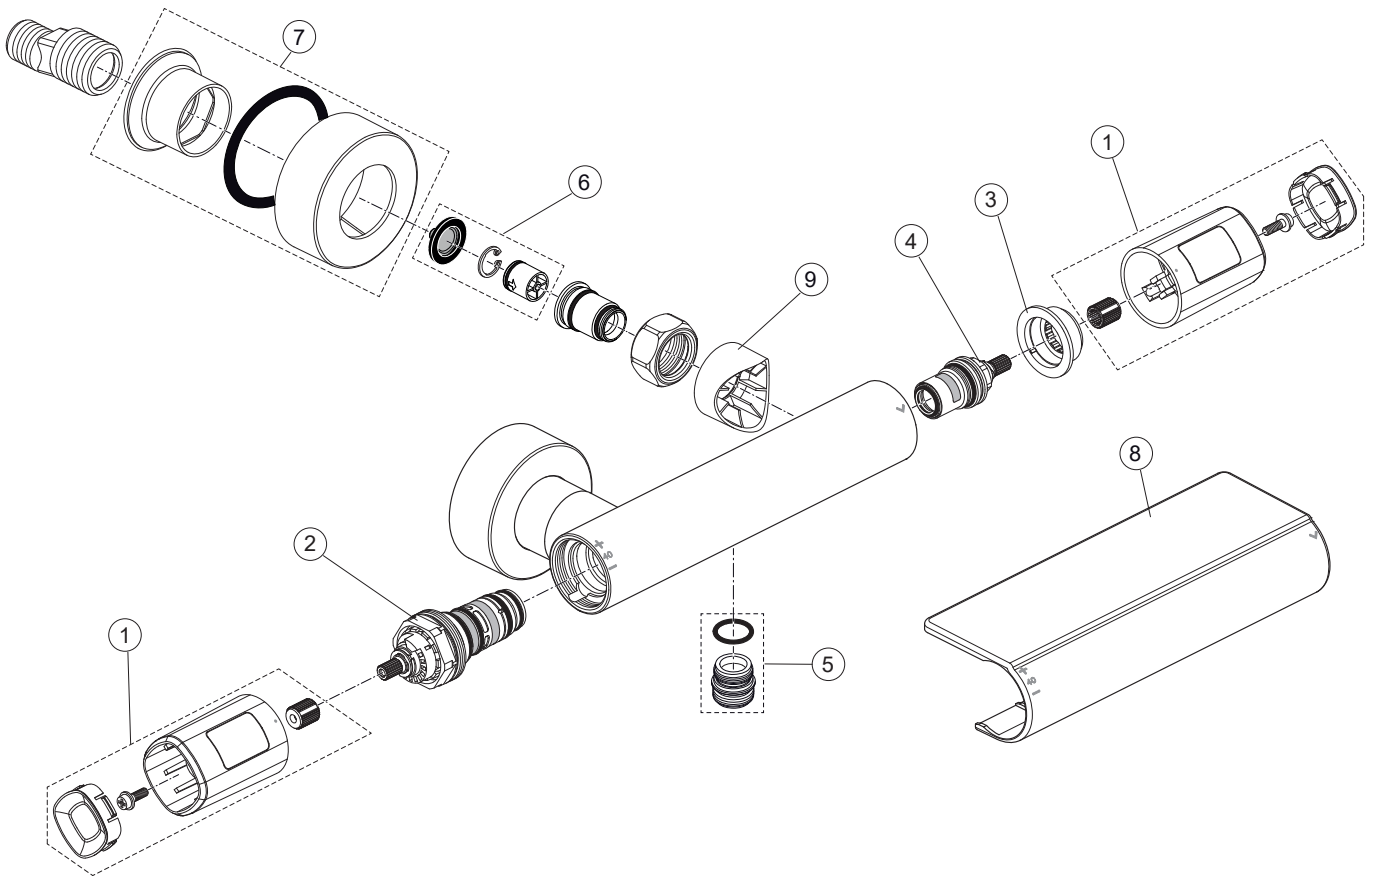

Produced from: Dez. 2019

Shower Thermostat
chrome **A7229AA**

Pos.	Description	Part-Number	Qty.	Pos.	Description	Part-Number	Qty.
1	Handle cpl.	A 861 386 AA	1 Set				
2	Thermostatic Cartridge cpl.	A 861 371 NU	1 pcs				
3	Stopping	A 861 373 NU	1 pcs				
4	Cartridge G1/2 180° cpl.	A 861 245 NU*	1 Set				
5	Nipple G1/2 outside cpl.	A 861 374 NU	1 Set				
6	Non-return valve	A 861 372 NU	1 Set				
7	Escutcheon cpl.	B 961 016 AA	2 Set				
8	Warp over shelf	A 7215 AA	1 pcs				
9	Escutcheon Ø32	A 861 815 AA	2 pcs				

**Universal set (not all parts needed)*