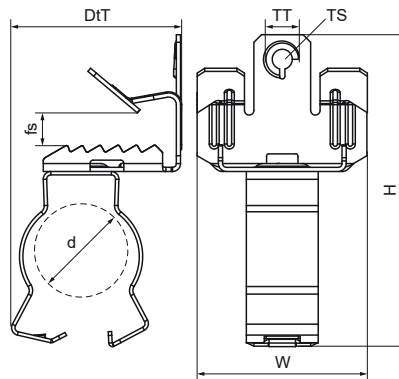

Walraven Britclips® FU ICC

(J1015)

for flange

Features & benefits

- for a solid fixing under flanges without welding or drilling
- suitable for pipe or cable fixing horizontal, vertical or crossed with respect to the flange
- conduit clip swivels 360°
- conduit clip with jaw locking (use pliers to lock)
- material: spring steel (type CS70)
- surface treatment: Delta-Tone 9000 (480 hours)

Product Number	Thread Size	Thread Type	Total Height	Total Width	Total Depth	Maximum Allowed Load Faz
Reference letter	TS	TT	H	W	DtT	Fa,z
Unit description			mm	mm	mm	N
51121720	M6	Metric	77	45	41	250
51122407	M6	Metric	71	45	43	450
51122413	M6	Metric	76	45	43	450
51122420	M6	Metric	82	45	43	450
51122607	M6	Metric	71	45	43	450
51122613	M6	Metric	76	45	43	450
51122620	M6	Metric	82	45	43	450
51123207	M6	Metric	74	45	47	450
51123213	M6	Metric	79	45	47	450
51123220	M6	Metric	85	45	47	450
51124013	M6	Metric	95	45	55	450
51124020	M6	Metric	101	45	55	450