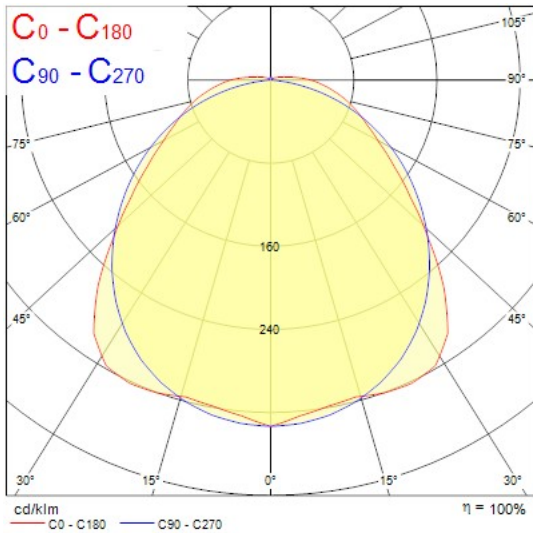

RESISTO 1500 IP66 7600LM 840 MW EM 0010341

Total power consumption (W)	56
Electrical protection	Class I
Control gear type	LED driver constant current
Dimmable	No
Housing colour	Grey
IP rating	IP66
IK rating	IK08
Product EAN number	5410288103419
Warranty	5 years
Dimming method	N/A

Photometry