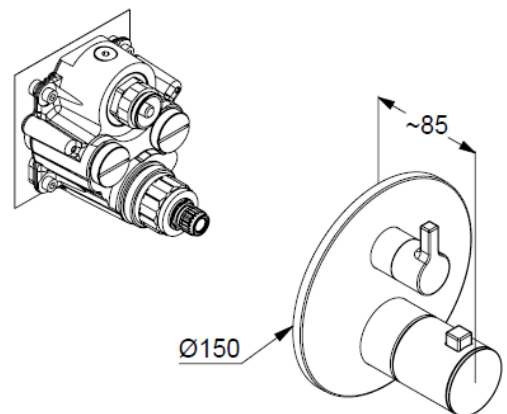

Technische Daten/ Technical Data

KLUDI NOVA FONTE

concealed thermostatic bath-shower mixer
trim set with functional unit
Style: Puristic

Ref.: 208103915

Finishes:
39 matt black

Product description

Manufacturer KLUDI GmbH & Co. KG

Typ: KLUDI NOVA FONTE

concealed thermostatic bath-shower mixer
trim set with functional unit

Ref.: 208103915

concealed thermostatic bath-shower mixer
trim set without pre-installation set
for pre-installation set KLUDI SLIM.BOXX Ref.: 88022
wall mounted
trim set with functional unit
with ceramic shut-off valve 90°/90°
temperature handle with hot water safety at 40°C
optional temperature limiter at 43°C included
flow rate bath at 3 bar 28 l/min.
flow rate shower at 3 bar 24 l/min.
with integrated back flow preventer

Produktabbildung/ Product picture

Maßzeichnung/ Dimensional drawing

Durchfluss/ Flow rate