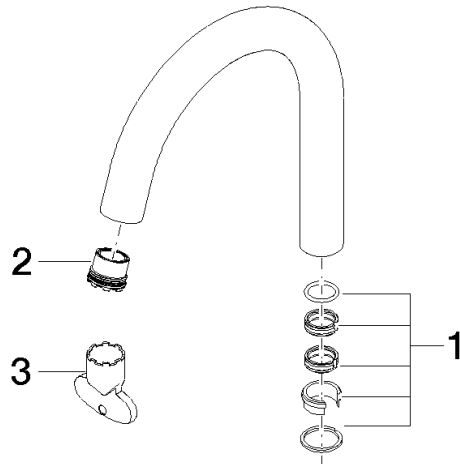

Spout 123 mm, 5,68 l/min. - Light Gold (PVD)

SPARE PARTS

90 28 22 312 00 Product version from 10/1/2020

	Light Gold (PVD)	90 28 22 312 00-26
	Chrome	90 28 22 312 00-00
	Brushed Platinum	90 28 22 312 00-06
	Platinum	90 28 22 312 00-08
	Dark Chrome	90 28 22 312 00-19
	Brushed Light Gold (PVD)	90 28 22 312 00-27
	Brushed Durabrass (23kt Gold)	90 28 22 312 00-28
	Brushed Gold (PVD)	90 28 22 312 00-37
	Brushed Dark Brass (PVD)	90 28 22 312 00-39
	Brushed Bronze (PVD)	90 28 22 312 00-42
	Brushed Champagne (22kt Gold)	90 28 22 312 00-46
	Champagne (22kt Gold)	90 28 22 312 00-47
	Brushed Chrome	90 28 22 312 00-93
	Brushed Dark Platinum	90 28 22 312 00-99

Spout 123 mm, 5,68 l/min. - Light Gold (PVD)

SPARE PARTS

90 28 22 312 00 Product version from 10/1/2020

Spout 123 mm, 5,68 l/min. - Light Gold (PVD)

SPARE PARTS

90 28 22 312 00 Product version from 10/1/2020

90 28 22 312 00 Product version from 10/1/2020

Parts for other finishes can be found here: [Chrome](#)

Spare parts list

No.	Item Number	Name	Quantity used	Delivery time
2	09 29 03 126 90	Aerator insert with coin slot M16,5x1 5,7 l/min. -	1.00	14
3	90 30 09 028 00 90	Spanner -	1.00	14
1	90 28 10 166 00 90	Seal set Ø 22 x 50 mm -	1.00	14