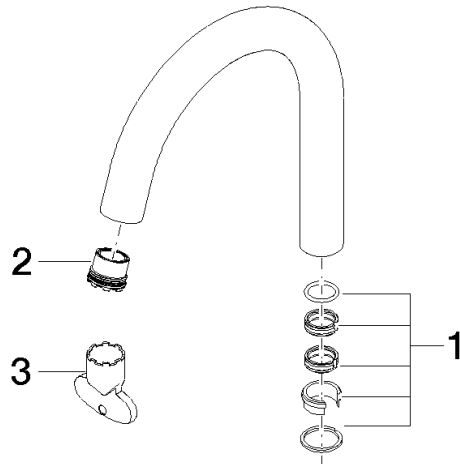

90 28 22 312 00 Product version from 10/1/2020

	Brushed Light Gold (PVD)	90 28 22 312 00-27
	Chrome	90 28 22 312 00-00
	Brushed Platinum	90 28 22 312 00-06
	Platinum	90 28 22 312 00-08
	Dark Chrome	90 28 22 312 00-19
	Light Gold (PVD)	90 28 22 312 00-26
	Brushed Durabronze (23kt Gold)	90 28 22 312 00-28
	Brushed Gold (PVD)	90 28 22 312 00-37
	Brushed Dark Brass (PVD)	90 28 22 312 00-39
	Brushed Bronze (PVD)	90 28 22 312 00-42
	Brushed Champagne (22kt Gold)	90 28 22 312 00-46
	Champagne (22kt Gold)	90 28 22 312 00-47
	Brushed Chrome	90 28 22 312 00-93
	Brushed Dark Platinum	90 28 22 312 00-99

Spout 123 mm, 5,68 l/min. - Brushed Light Gold (PVD)

SPARE PARTS

90 28 22 312 00 Product version from 10/1/2020

Spout 123 mm, 5,68 l/min. - Brushed Light Gold (PVD)

SPARE PARTS

90 28 22 312 00 Product version from 10/1/2020

90 28 22 312 00 Product version from 10/1/2020

Parts for other finishes can be found here: [Chrome](#)

Spare parts list

No.	Item Number	Name	Quantity used	Delivery time
2	09 29 03 126 90	Aerator insert with coin slot M16,5x1 5,7 l/min. -	1.00	14
3	90 30 09 028 00 90	Spanner -	1.00	14
1	90 28 10 166 00 90	Seal set Ø 22 x 50 mm -	1.00	14