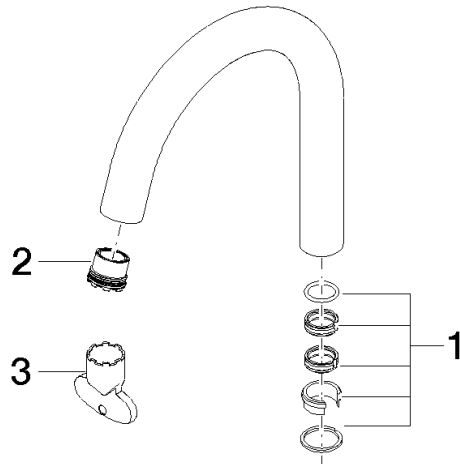

90 28 22 312 00 Product version from 10/1/2020

	Brushed Dark Brass (PVD)	90 28 22 312 00-39
	Chrome	90 28 22 312 00-00
	Brushed Platinum	90 28 22 312 00-06
	Platinum	90 28 22 312 00-08
	Dark Chrome	90 28 22 312 00-19
	Light Gold (PVD)	90 28 22 312 00-26
	Brushed Light Gold (PVD)	90 28 22 312 00-27
	Brushed Durabronze (23kt Gold)	90 28 22 312 00-28
	Brushed Gold (PVD)	90 28 22 312 00-37
	Brushed Bronze (PVD)	90 28 22 312 00-42
	Brushed Champagne (22kt Gold)	90 28 22 312 00-46
	Champagne (22kt Gold)	90 28 22 312 00-47
	Brushed Chrome	90 28 22 312 00-93
	Brushed Dark Platinum	90 28 22 312 00-99

Spout 123 mm, 5,68 l/min. - Brushed Dark Brass (PVD)

SPARE PARTS

90 28 22 312 00 Product version from 10/1/2020

Spout 123 mm, 5,68 l/min. - Brushed Dark Brass (PVD)

SPARE PARTS

90 28 22 312 00 Product version from 10/1/2020

90 28 22 312 00 Product version from 10/1/2020

Parts for other finishes can be found here: [Chrome](#)

Spare parts list

No.	Item Number	Name	Quantity used	Delivery time
3	90 30 09 028 00 90	Spanner -	1.00	14
2	09 29 03 126 90	Aerator insert with coin slot M16,5x1 5,7 l/min. -	1.00	14
1	90 28 10 166 00 90	Seal set Ø 22 x 50 mm -	1.00	14