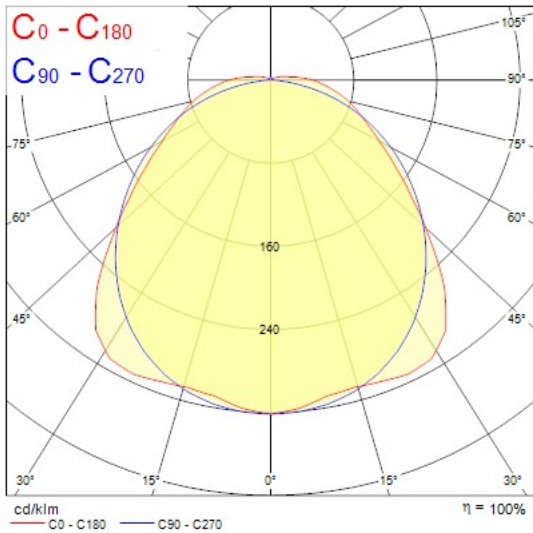

RESISTO 1500 IP66 4200LM 840 MW EM 0010340

Total power consumption (W)	34
Electrical protection	Class I
Control gear type	LED driver constant current
Dimmable	No
Housing colour	Grey
IP rating	IP66
IK rating	IK08
Product EAN number	5410288103402
Warranty	5 years
Dimming method	N/A

Photometry