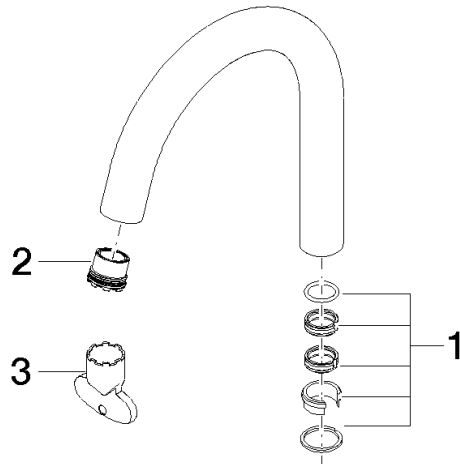

90 28 22 312 00 Product version from 10/1/2020

	Brushed Bronze (PVD)	90 28 22 312 00-42
	Chrome	90 28 22 312 00-00
	Brushed Platinum	90 28 22 312 00-06
	Platinum	90 28 22 312 00-08
	Dark Chrome	90 28 22 312 00-19
	Light Gold (PVD)	90 28 22 312 00-26
	Brushed Light Gold (PVD)	90 28 22 312 00-27
	Brushed Durabrass (23kt Gold)	90 28 22 312 00-28
	Brushed Gold (PVD)	90 28 22 312 00-37
	Brushed Dark Brass (PVD)	90 28 22 312 00-39
	Brushed Champagne (22kt Gold)	90 28 22 312 00-46
	Champagne (22kt Gold)	90 28 22 312 00-47
	Brushed Chrome	90 28 22 312 00-93
	Brushed Dark Platinum	90 28 22 312 00-99

Spout 123 mm, 5,68 l/min. - Brushed Bronze (PVD)

SPARE PARTS

90 28 22 312 00 Product version from 10/1/2020

Spout 123 mm, 5,68 l/min. - Brushed Bronze (PVD)

SPARE PARTS

90 28 22 312 00 Product version from 10/1/2020

90 28 22 312 00 Product version from 10/1/2020

Parts for other finishes can be found here: [Chrome](#)

Spare parts list

No.	Item Number	Name	Quantity used	Delivery time
3	90 30 09 028 00 90	Spanner -	1.00	14
1	90 28 10 166 00 90	Seal set Ø 22 x 50 mm -	1.00	14
2	09 29 03 126 90	Aerator insert with coin slot M16,5x1 5,7 l/min. -	1.00	14