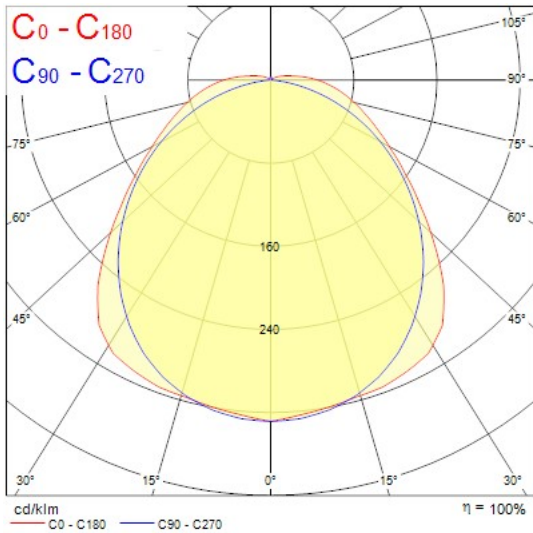

RESISTO 1200 IP66 2800LM 840 MW EM 0010338

Total power consumption (W)	25
Electrical protection	Class I
Control gear type	LED driver constant current
Dimmable	No
Housing colour	Grey
IP rating	IP66
IK rating	IK08
Product EAN number	5410288103389
Warranty	5 years
Dimming method	N/A

Photometry