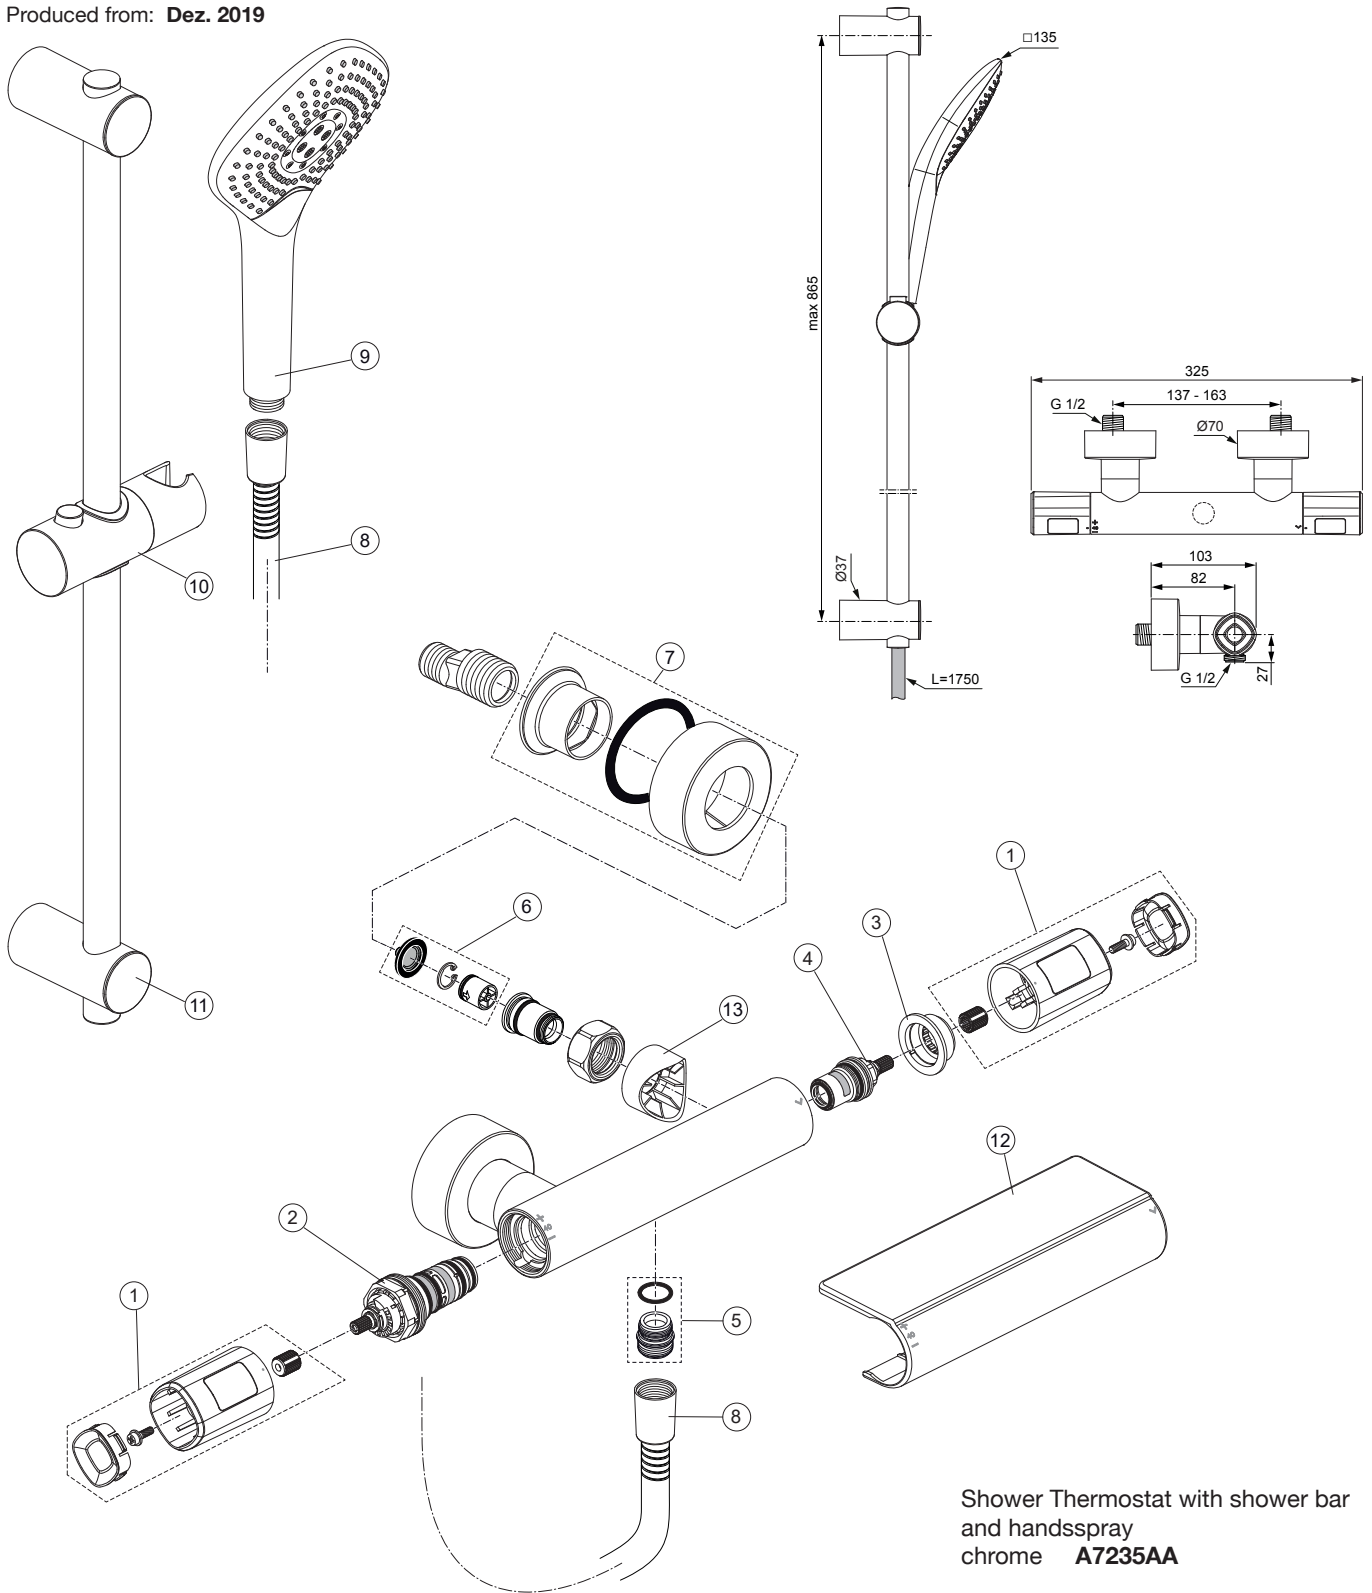

Produced from: Dez. 2019

Shower Thermostat with shower bar and handsspray
chrome **A7235AA**

Pos.	Description	Part-Number	Qty.	Pos.	Description	Part-Number	Qty.
1	Handle cpl.	A 861 386 AA	1 Set	12	Warp over shelf	A 7215 AA	1 pcs
2	Thermostatic Cartridge cpl.	A 861 371 NU	1 pcs	13	Escutcheon Ø37	A 861 815 AA	2 pcs
3	Stopring	A 861 373 NU	1 pcs				
4	Cartridge G1/2 180° cpl.	A 861 245 NU*	1 Set				
5	Nipple G1/2 outside cpl.	A 861 374 NU	1 Set				
6	Non-return valve	A 861 372 NU	1 Set				
7	Escutcheon cpl.	B 961 016 AA	2 Set				
8	Shower hose 1750 mm	BE 175 AA	1 pcs				
9	Handspray 3Func. □135	B 1760 AA	1 pcs				
10	Slider & holder f. handshr.	B 960 976 AA	1 pcs				
11	Wall fixation complete	B 960 972 AA	2 pcs				

**Universal set (not all parts needed)*