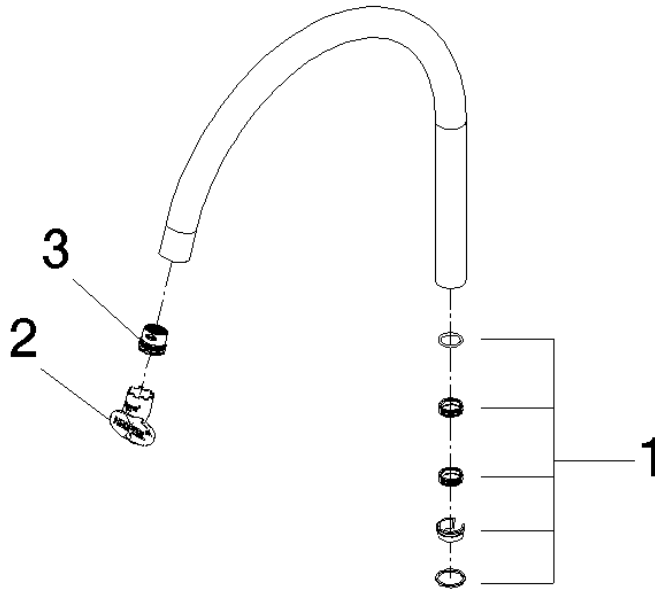

Spout 200 mm, 7 l/min. - Chrome

SPARE PARTS

90 28 22 313 02

Spout 200 mm, 7 l/min. - Chrome

SPARE PARTS

90 28 22 313 02

90 28 22 313 02

Parts for other finishes can be found here: Brushed Platinum

Spare parts list

No.	Item Number	Name	Quantity used	Delivery time
2	90 30 09 028 00 90	Spanner -	1.00	14
3	90 29 03 140 00 90	Aerator insert -	1.00	14
1	90 28 10 166 00 90	Seal set Ø 22 x 50 mm -	1.00	14