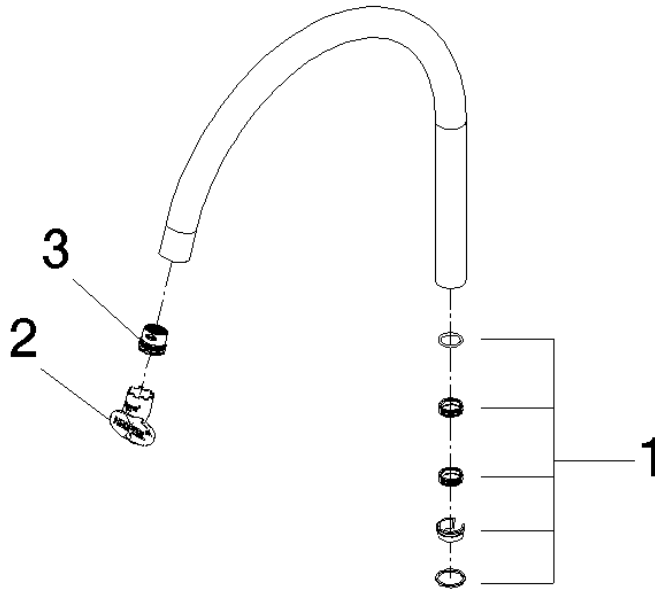

Spout 200 mm, 7 l/min. - Brushed Platinum

SPARE PARTS

90 28 22 313 02

Spout 200 mm, 7 l/min. - Brushed Platinum

SPARE PARTS

90 28 22 313 02

90 28 22 313 02

Parts for other finishes can be found here: [Chrome](#)

Spare parts list

No.	Item Number	Name	Quantity used	Delivery time
1	90 28 10 166 00 90	Seal set Ø 22 x 50 mm -	1.00	14
3	90 29 03 140 00 90	Aerator insert -	1.00	14
2	90 30 09 028 00 90	Spanner -	1.00	14