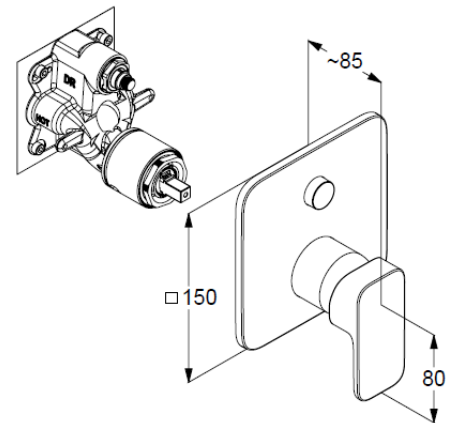

Typ: KLUDI RENON

concealed single lever bath-and shower mixer

Ref.: 42759N275

concealed bath-shower mixer

single lever mixer

trim set without pre-installation set

for pre-installation set KLUDI SLIM.BOXX Ref.: 88022

trim set with functional unit

wall mounted

PUSH&SWITCH diverter

automatic diverter: shower/bath

solid lever, metal

ceramic cartridge with hot water safety device

flow rate bath at 3 bar 28 l/min.

flow rate shower at 3 bar 24 l/min.

Produktabbildung/ Product picture

Maßzeichnung/ Dimensional drawing

Durchfluss/ Flow rate