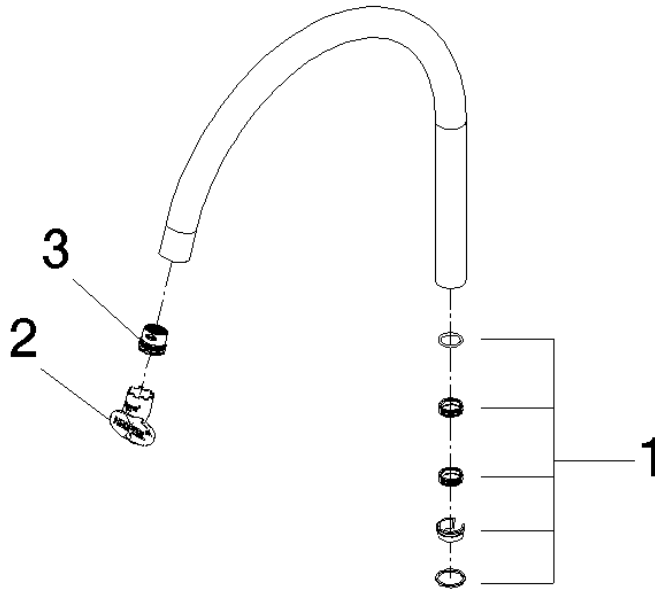

Spout 200 mm, 7 l/min. - Platinum

SPARE PARTS

---

90 28 22 313 02

Spout 200 mm, 7 l/min. - Platinum

SPARE PARTS

---

90 28 22 313 02

### Spare parts list

No.	Item Number	Name	Quantity used	Delivery time
1	90 28 10 166 00 90	Seal set Ø 22 x 50 mm -	1.00	14
2	90 30 09 028 00 90	Spanner -	1.00	14
3	90 29 03 140 00 90	Aerator insert -	1.00	14