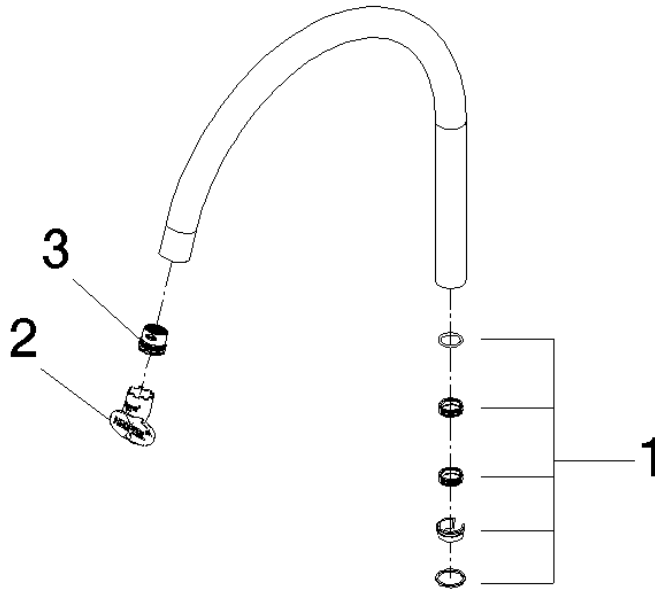

Spout 200 mm, 7 l/min. - Dark Chrome

SPARE PARTS

---

90 28 22 313 02

Spout 200 mm, 7 l/min. - Dark Chrome

SPARE PARTS

---

90 28 22 313 02

### Spare parts list

No.	Item Number	Name	Quantity used	Delivery time
3	90 29 03 140 00 90	Aerator insert -	1.00	14
1	90 28 10 166 00 90	Seal set Ø 22 x 50 mm -	1.00	14
2	90 30 09 028 00 90	Spanner -	1.00	14