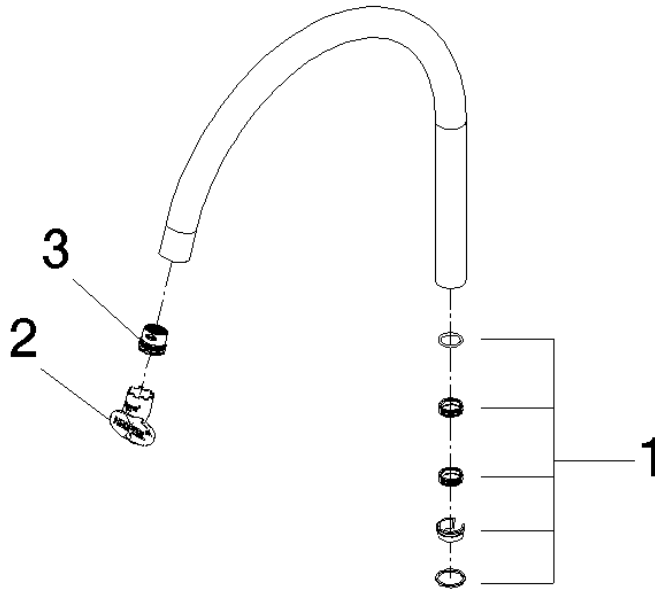

Spout 200 mm, 7 l/min. - Brushed Durabronz (23kt Gold)

SPARE PARTS

90 28 22 313 02

Spout 200 mm, 7 l/min. - Brushed Durabron (23kt Gold)

SPARE PARTS

90 28 22 313 02

90 28 22 313 02

Parts for other finishes can be found here: [Chrome](#)

Spare parts list

No.	Item Number	Name	Quantity used	Delivery time
3	90 29 03 140 00 90	Aerator insert -	1.00	14
1	90 28 10 166 00 90	Seal set Ø 22 x 50 mm -	1.00	14
2	90 30 09 028 00 90	Spanner -	1.00	14