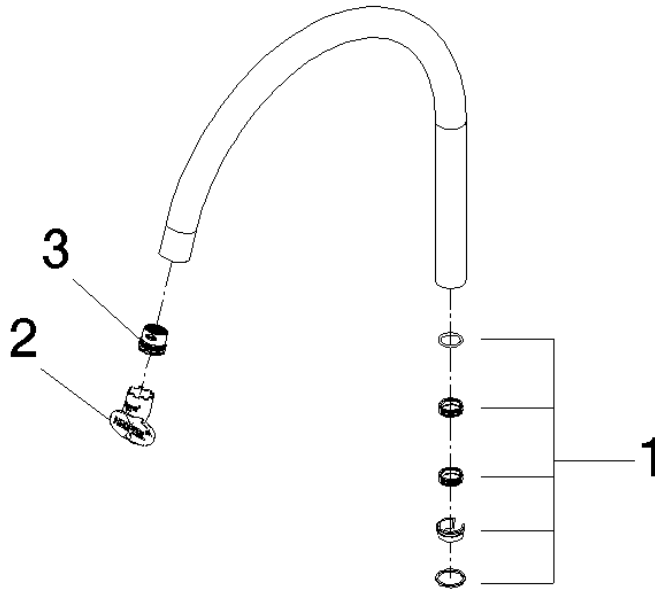

Spout 200 mm, 7 l/min. - Matte Black

SPARE PARTS

---

90 28 22 313 02

Spout 200 mm, 7 l/min. - Matte Black

SPARE PARTS

---

90 28 22 313 02

### Spare parts list

No.	Item Number	Name	Quantity used	Delivery time
1	90 28 10 166 00 90	Seal set Ø 22 x 50 mm -	1.00	14
2	90 30 09 028 00 90	Spanner -	1.00	14
3	90 29 03 140 00 90	Aerator insert -	1.00	14