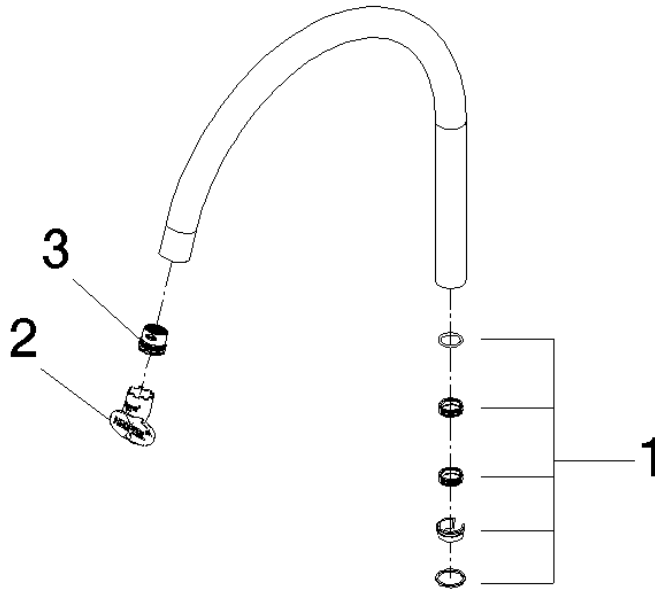

Spout 200 mm, 7 l/min. - Brushed Bronze (PVD)

SPARE PARTS

90 28 22 313 02

Spout 200 mm, 7 l/min. - Brushed Bronze (PVD)

SPARE PARTS

90 28 22 313 02

90 28 22 313 02

Parts for other finishes can be found here: [Chrome](#)

Spare parts list

No.	Item Number	Name	Quantity used	Delivery time
2	90 30 09 028 00 90	Spanner -	1.00	14
3	90 29 03 140 00 90	Aerator insert -	1.00	14
1	90 28 10 166 00 90	Seal set Ø 22 x 50 mm -	1.00	14