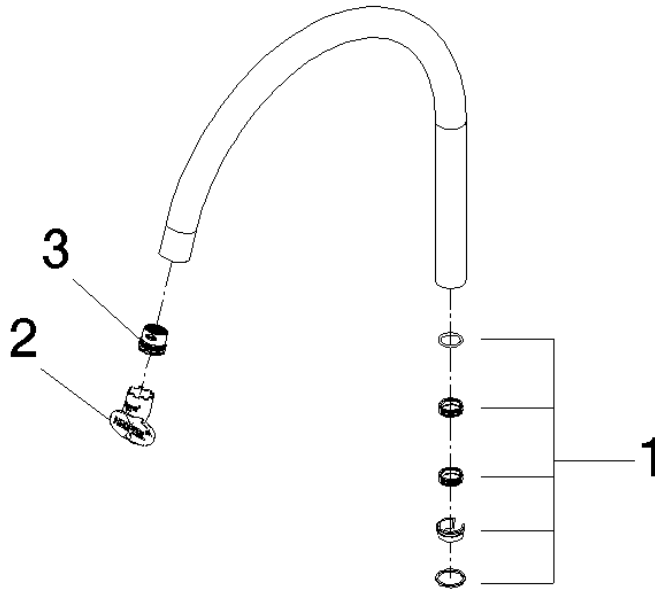

Spout 200 mm, 7 l/min. - Brushed Champagne (22kt Gold)

SPARE PARTS

90 28 22 313 02

Spout 200 mm, 7 l/min. - Brushed Champagne (22kt Gold)

SPARE PARTS

90 28 22 313 02

90 28 22 313 02

Parts for other finishes can be found here: [Chrome](#)

Spare parts list

No.	Item Number	Name	Quantity used	Delivery time
1	90 28 10 166 00 90	Seal set Ø 22 x 50 mm -	1.00	14
2	90 30 09 028 00 90	Spanner -	1.00	14
3	90 29 03 140 00 90	Aerator insert -	1.00	14