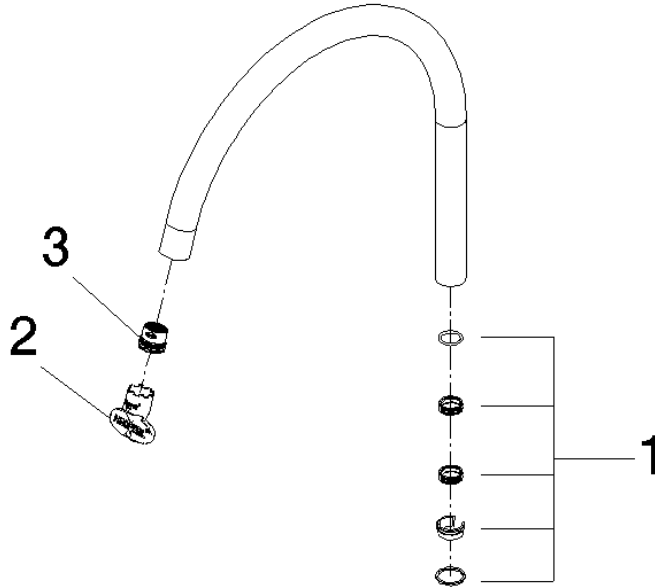

Spout 200 mm, 7 l/min. - Brushed Chrome

SPARE PARTS

90 28 22 313 02

Spout 200 mm, 7 l/min. - Brushed Chrome

SPARE PARTS

90 28 22 313 02

90 28 22 313 02

Parts for other finishes can be found here: [Chrome](#)

Spare parts list

No.	Item Number	Name	Quantity used	Delivery time
3	90 29 03 140 00 90	Aerator insert -	1.00	14
2	90 30 09 028 00 90	Spanner -	1.00	14
1	90 28 10 166 00 90	Seal set Ø 22 x 50 mm -	1.00	14