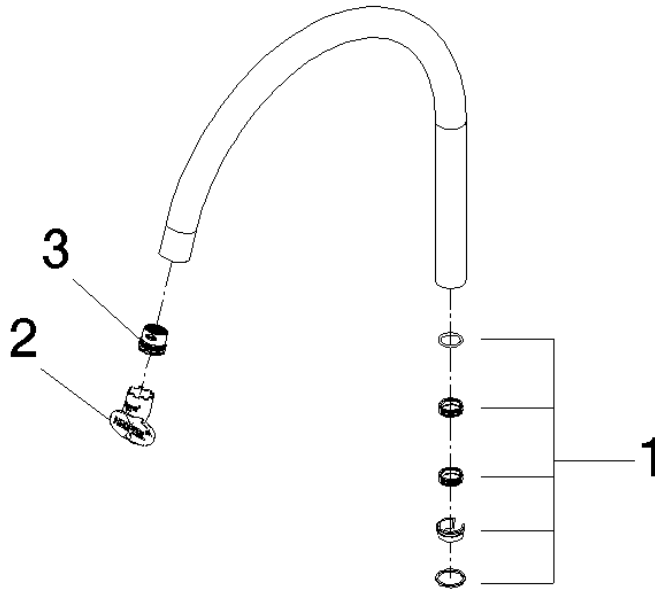

Spout 200 mm, 7 l/min. - Brushed Dark Platinum

SPARE PARTS

90 28 22 313 02

Spout 200 mm, 7 l/min. - Brushed Dark Platinum

SPARE PARTS

90 28 22 313 02

90 28 22 313 02

Parts for other finishes can be found here: [Chrome](#)

Spare parts list

No.	Item Number	Name	Quantity used	Delivery time
3	90 29 03 140 00 90	Aerator insert -	1.00	14
2	90 30 09 028 00 90	Spanner -	1.00	14
1	90 28 10 166 00 90	Seal set Ø 22 x 50 mm -	1.00	14