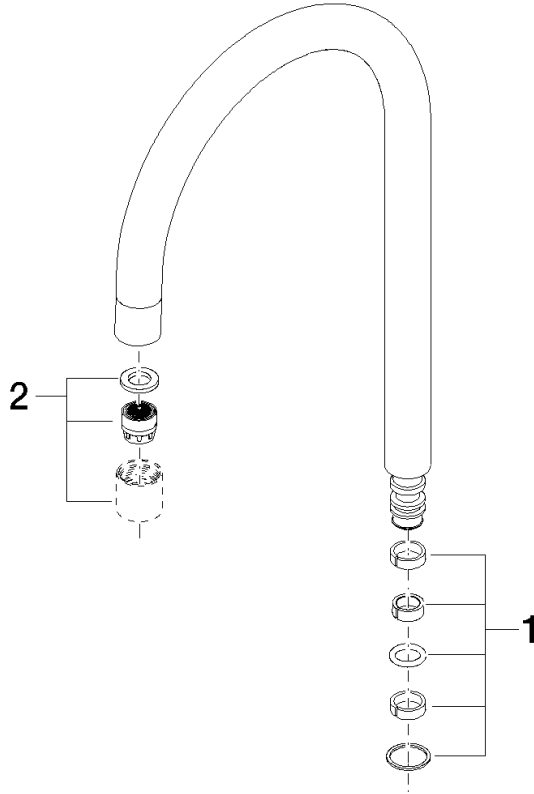

Spout 165 mm, 7 l/min. - Brushed Dark Brass (PVD)

SPARE PARTS

90 28 22 319 00 Product version from 4/1/2025

	Brushed Dark Brass (PVD)	90 28 22 319 00-39
	Chrome	90 28 22 319 00-00
	Dark Chrome	90 28 22 319 00-19
	Brushed Durabronze (23kt Gold)	90 28 22 319 00-28
	Brushed Gold (PVD)	90 28 22 319 00-37
	Brushed Bronze (PVD)	90 28 22 319 00-42
	Brushed Chrome	90 28 22 319 00-93
	Brushed Dark Platinum	90 28 22 319 00-99

Spout 165 mm, 7 l/min. - Brushed Dark Brass (PVD)

SPARE PARTS

90 28 22 319 00 Product version from 4/1/2025

Spout 165 mm, 7 l/min. - Brushed Dark Brass (PVD)

SPARE PARTS

90 28 22 319 00 Product version from 4/1/2025

90 28 22 319 00 Product version from 4/1/2025

Parts for other finishes can be found here: [Chrome](#)

Spare parts list

No.	Item Number	Name	Quantity used	Delivery time
2	90 23 01 028 03-39	Aerator M18xIG 7,0 l/min. - Brushed Dark Brass (PVD)	1.00	40
1	90 14 15 020 01 90	Seal set Spout 10 x 10 x 2 mm -	1.00	14