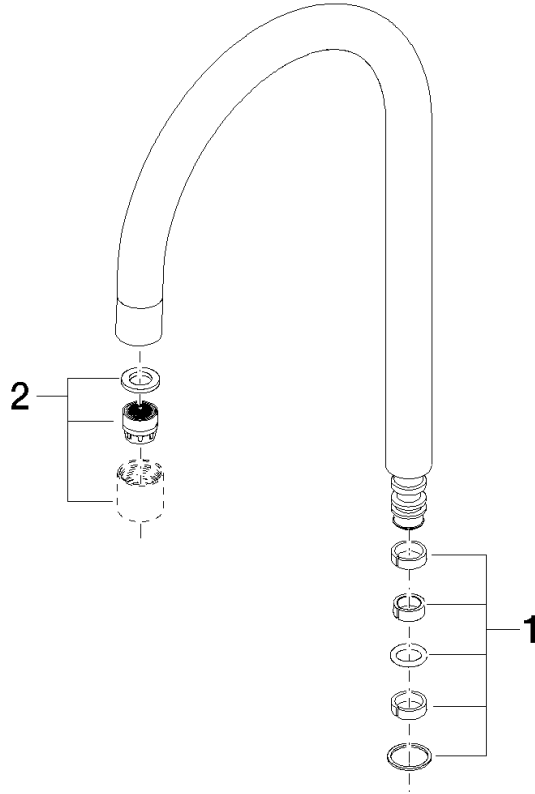

**Spout 165 mm, 7 l/min. - Brushed Bronze (PVD)**

**SPARE PARTS**

90 28 22 319 00 Product version from 4/1/2025

	Brushed Bronze (PVD)	90 28 22 319 00-42
	Chrome	90 28 22 319 00-00
	Dark Chrome	90 28 22 319 00-19
	Brushed Durabronze (23kt Gold)	90 28 22 319 00-28
	Brushed Gold (PVD)	90 28 22 319 00-37
	Brushed Dark Brass (PVD)	90 28 22 319 00-39
	Brushed Chrome	90 28 22 319 00-93
	Brushed Dark Platinum	90 28 22 319 00-99

## Spout 165 mm, 7 l/min. - Brushed Bronze (PVD)

SPARE PARTS

90 28 22 319 00 Product version from 4/1/2025

## Spout 165 mm, 7 l/min. - Brushed Bronze (PVD)

SPARE PARTS

---

90 28 22 319 00 Product version from 4/1/2025

90 28 22 319 00 Product version from 4/1/2025

Parts for other finishes can be found here: [Chrome](#)

### Spare parts list

No.	Item Number	Name	Quantity used	Delivery time
1	90 14 15 020 01 90	Seal set Spout 10 x 10 x 2 mm -	1.00	14
2	90 23 01 028 03-42	Aerator M18xIG 7,0 l/min. - Brushed Bronze (PVD)	1.00	40