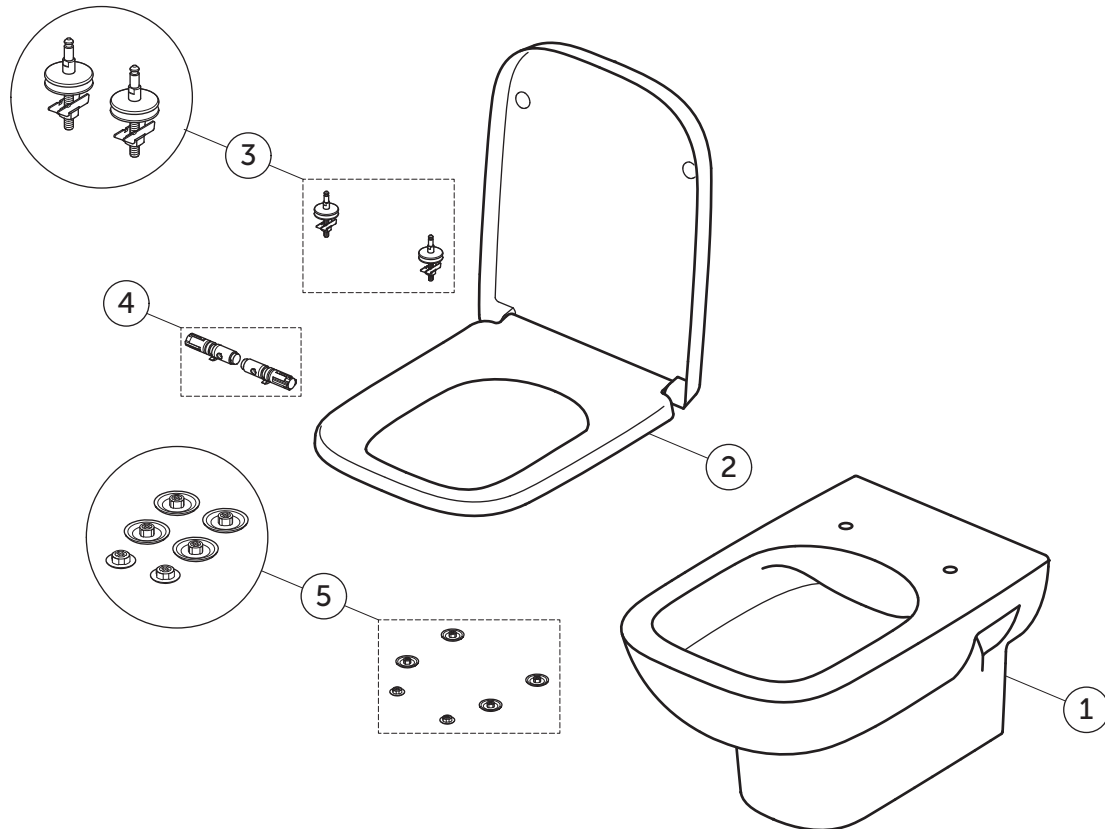

SPARE PARTS

Wall Hung Bowl
RimLS+, S&C WO SC

T467101

I.LIFE A

Item	Description	Spare Code
1	WHG BOWL RimLS+ WHT	
2	SEAT & COVER WO SC WHT	T453101
3	TOILET SEAT HINGE PACK BS14	EW05667
4	TOILET SEAT DAMPER 18MM BS ZP3422	TV90167
5	TOILET SEAT BUFFERS 6 PCS BS0713 + S0712	EW02467