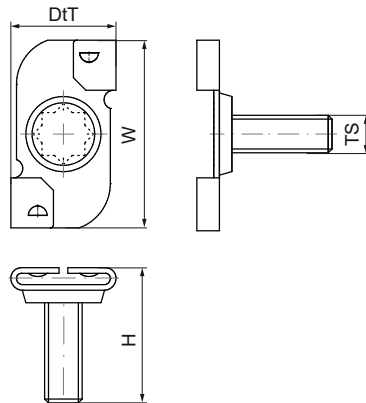

Walraven Britclips® ACC25

(J3510)

for ceiling grid

Features & benefits

- twist on fixing
- for fixing to the ceiling grid
- with stud bolt M6 (length see table) for fixing of clamp, conduit junction box, etc.
- material: spring steel (type CS70)

Product Number	Total Height	Total Width	Total Depth
Reference letter	H	W	DtT
Unit description	mm	mm	mm
56521101	17	45	27
56521601	22	45	27
56522501	31	45	27