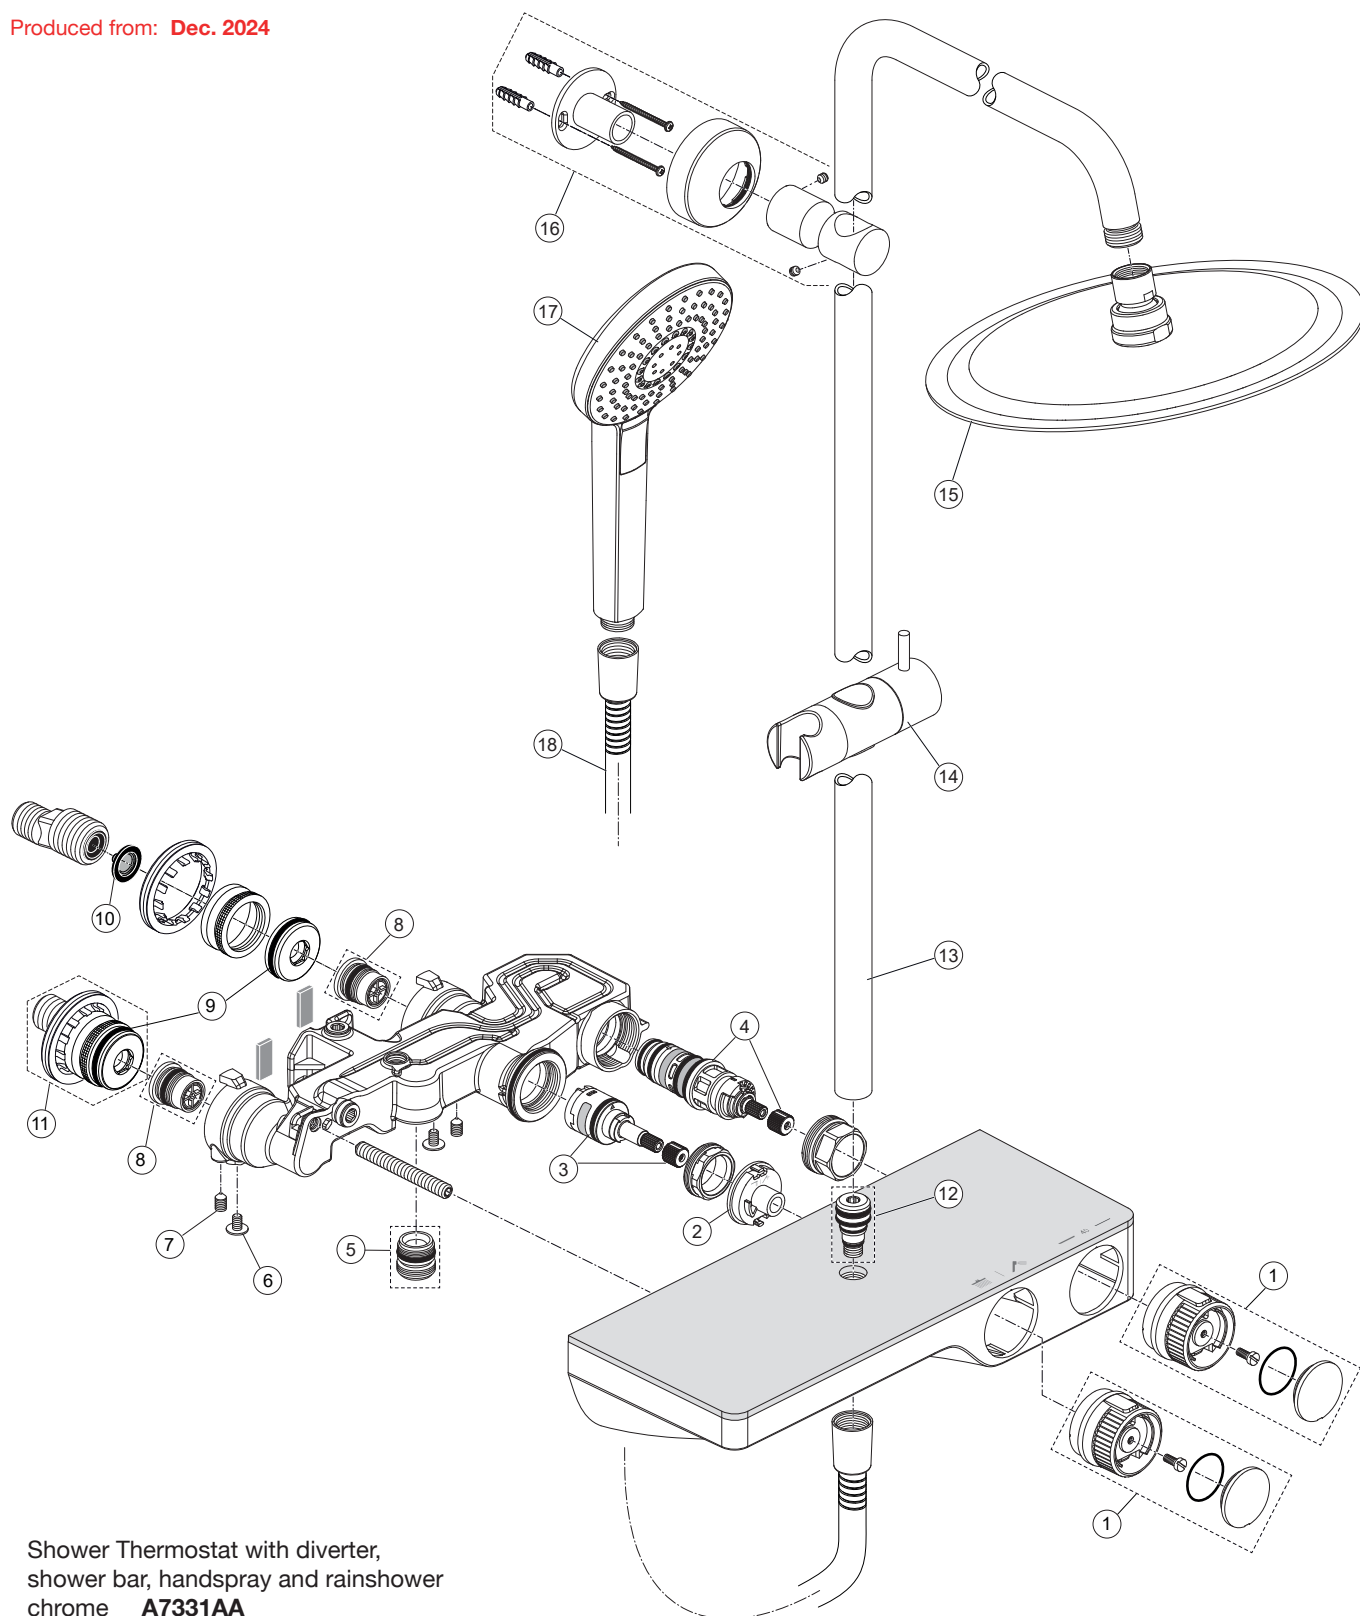

Produced from: Dec. 2024

Shower Thermostat with diverter,
shower bar, handspray and rainshower
chrome **A7331AA**

Pos.	Description	Part-Number	Qty.	Pos.	Description	Part-Number	Qty.
1	Handle cpl.	A 861 556 AA	1 Set	11	S-Connector cpl.	F 961 128 NU	1 Set
2	Stopping	A 861 557 NU*	1 pcs	12	Connection nipple cpl.	A 861 561 NU	1 Set
3	Stop valve with diverter	A 861 558 NU	1 Set	13	Shower bar 1100 mm	A 861 377 AA	1 pcs
4	Thermostatic Cartridge cpl.	A 861 559 NU	1 Set		Shower bar 1000 mm	A 861 330 AA	1 pcs
5	Nipple G1/2 outside cpl.	A 861 374 NU	1 Set	14	Slider & holder f. handshr.	B 961 024 AA	1 Set
6	Flange screw M5X8 DIN7380	A 861 560 NU	2 pcs	15	Headshower Ø250 mm	B 0384 MY	1 pcs
7	Thread pin M6 x 10 Din 4027	A 962 857 NU	1 pcs	16	Wall fixation complete	A 861 562 AA	1 Set
8	Non-return valve (hot+cold)	A 861 367 NU	1 Set	17	Handspray 3Func. Ø110	B 2231 AA	1 pcs
9	O - ring Ø 28 x 3	A 960 071 NU	2 pcs	18	Shower hose 1750 mm	BE 175 AA	1 pcs
10	Ring / strainer (screen)	A 962 595 NU	2 pcs				