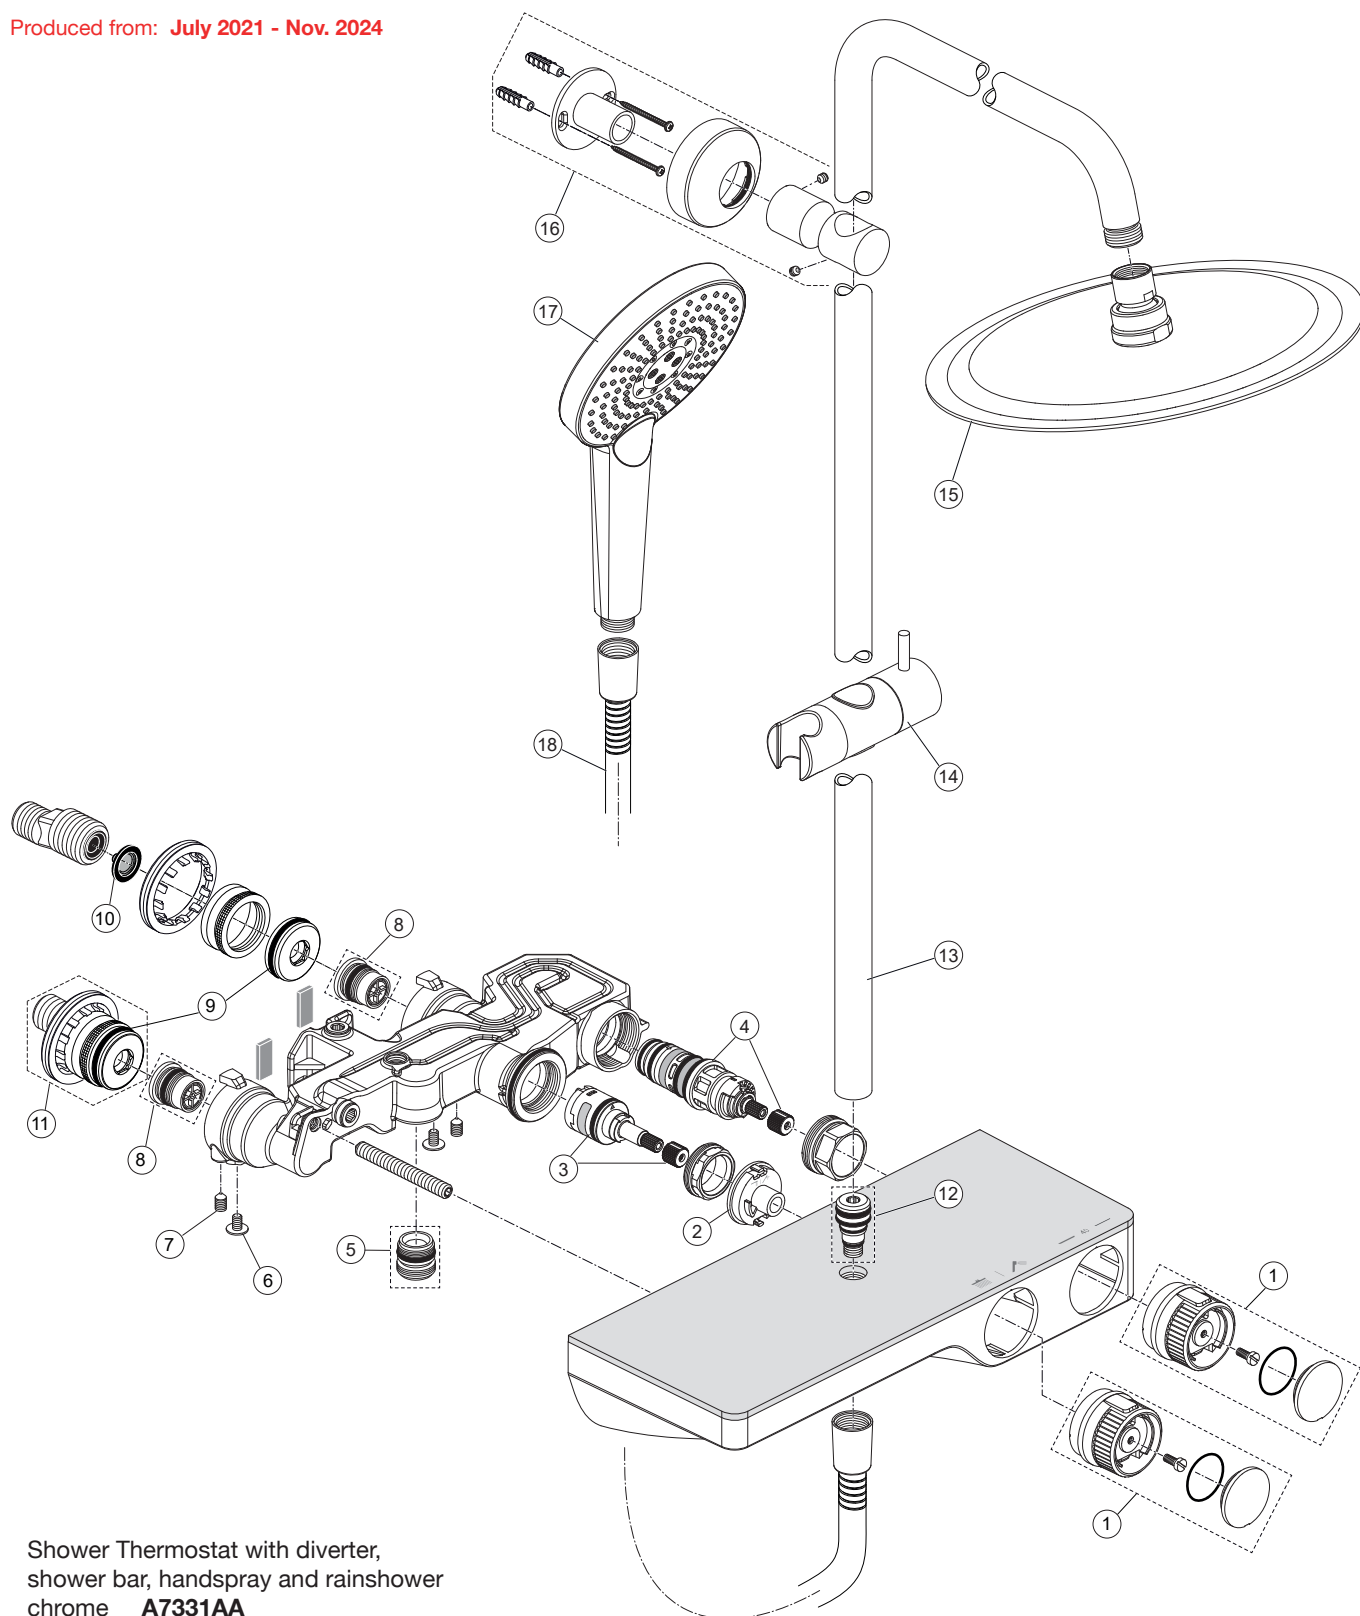

Produced from: July 2021 - Nov. 2024

Shower Thermostat with diverter,
shower bar, handspray and rainshower
chrome **A7331AA**

Pos.	Description	Part-Number	Qty.	Pos.	Description	Part-Number	Qty.
1	Handle cpl.	A 861 556 AA	1 Set	11	S-Connector cpl.	F 961 128 NU	1 Set
2	Stopring	A 861 557 NU*	1 pcs	12	Connection nipple cpl.	A 861 561 NU	1 Set
3	Stop valve with diverter	A 861 558 NU	1 Set	13	Shower bar 1100 mm	A 861 377 AA	1 pcs
4	Thermostatic Cartridge cpl.	A 861 559 NU	1 Set		Shower bar 1000 mm	A 861 330 AA	1 pcs
5	Nipple G1/2 outside cpl.	A 861 374 NU	1 Set	14	Slider & holder f. handshr.	B 961 024 AA	1 Set
6	Flange screw M5X8 DIN7380	A 861 560 NU	2 pcs	15	Headshower Ø250 mm	B 0384 MY	1 pcs
7	Thread pin M6 x 10 Din 4027	A 962 857 NU	1 pcs	16	Wall fixation complete	A 861 562 AA	1 Set
8	Non-return valve (hot+cold)	A 861 367 NU	1 Set	17	Handspray 3Func. Ø125	B 1759 AA	1 pcs
9	O - ring Ø 28 x 3	A 960 071 NU	2 pcs	18	Shower hose 1750 mm	BE 175 AA	1 pcs
10	Ring / strainer (screen)	A 962 595 NU	2 pcs				

*Universal set (not all parts needed)