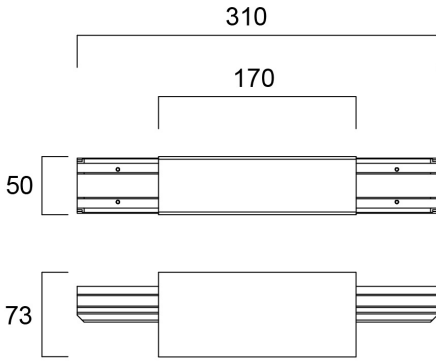

### Features

- Mounting accessory for Otao Linear range to align adjacent luminaires in a straight line. Use this kit to make sure the luminaires are perfectly aligned in a light line. Length 170mm, black (RAL9011) finishing colour, no through wiring, 2 mechanical connetors included.

### Product Overview

|                            |                            |
|----------------------------|----------------------------|
| Product name               | OTAO LINEAR 0.170 DUMMY BK |
| Technology                 | LED (3 SDCM)               |
| Housing                    | Aluminium                  |
| General application        | Education, Office          |
| ETIM Class                 | EC002557                   |
| Photobiological Risk Group | Not applicable             |
| Housing colour             | RAL9011                    |
| IP rating                  | IP20                       |
| IK rating                  | IK03                       |
| Product EAN number         | 5410288408316              |
| Warranty                   | 5 years                    |

### Technical drawings

### PACKAGING

|                                       |                |
|---------------------------------------|----------------|
| Product EAN number                    | 5410288408316  |
| Packaging single length / height (cm) | 32.0           |
| Packaging single width (cm)           | 6.1            |
| Packaging single depth (cm)           | 7.8            |
| DUN14 (inner)                         | 15410288408313 |
| Units per outer package               | 5              |
| Packaging outer length / height (cm)  | 34.0           |
| Packaging outer width (cm)            | 32.5           |