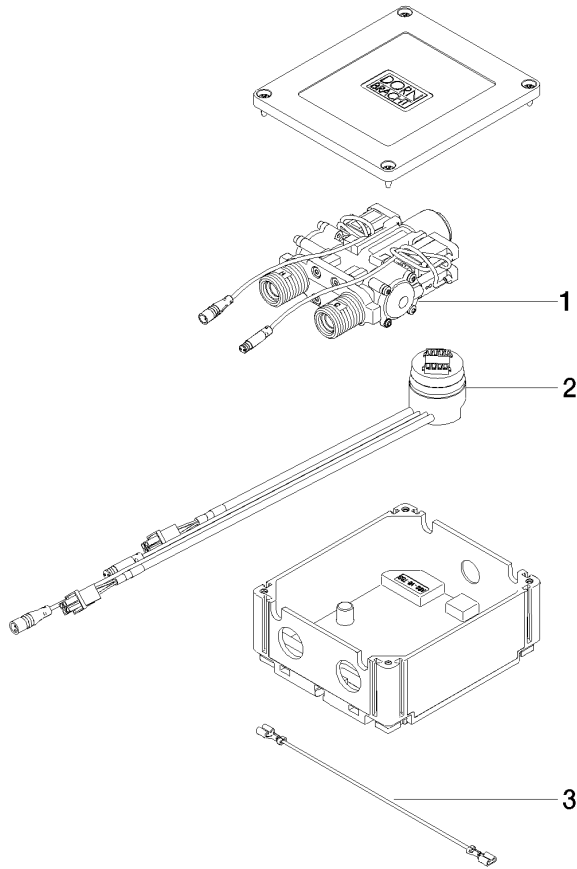

eVALVE Valve Aquamoon 85 x 41 x 167 mm -

SPARE PARTS

90 30 50 088 03 90

eVALVE Valve Aquamoon 85 x 41 x 167 mm -

SPARE PARTS

90 30 50 088 03 90

eVALVE Valve Aquamoon 85 x 41 x 167 mm -

SPARE PARTS

90 30 50 088 03 90

90 30 50 088 03 90

Spare parts list

No.	Item Number	Name	Quantity used	Delivery time
1	90 30 50 088 00 90	eVALVE Valve for normal flow Surface-mounted 85 x 41 x 167 mm -	1.00	14
2	90 10 01 101 11 90	eValve Controller for diverters moulded, with diverter activation Ø 35 x 40 mm -	1.00	14
3	90 10 01 032 00 90	grounding cable for Aquamoon ATT LT0,2+2XFLSTHÜ6.3x0.8 200 x 8 x 4 mm -	1.00	14