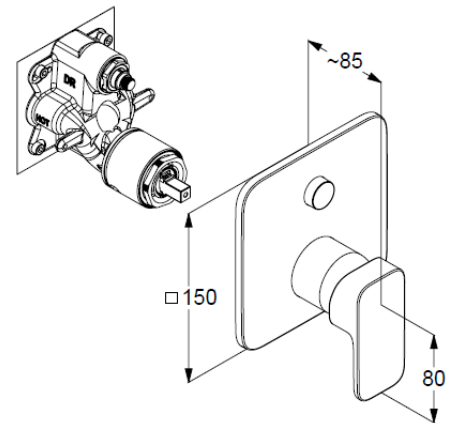

concealed single lever bath-and shower mixer

Ref.: 427593975

concealed bath-shower mixer

single lever mixer

trim set without pre-installation set

for pre-installation set KLUDI SLIM.BOXX Ref.: 88022

trim set with functional unit

wall mounted

PUSH&SWITCH diverter

automatic diverter: shower/bath

solid lever, metal

ceramic cartridge with hot water safety device

flow rate bath at 3 bar 28 l/min.

flow rate shower at 3 bar 24 l/min.

Produktabbildung/ Product picture

Maßzeichnung/ Dimensional drawing

Durchfluss/ Flow rate