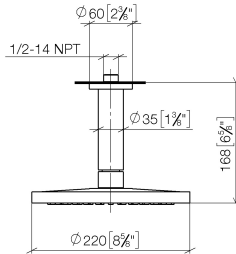

28 669 970 Product version from 3/13/2017

- rain shower Ø 220 mm
- Rain shower material: metal
- PURE RAIN, max. flow rate 14 l/min (at 3 bar)
- Function from: 7 l/min
- quick clearing
- with anti-scale system

Technical data:

- rosette Ø 60 mm optional
- 1/2" connection

Notes:

Recommended miscellaneous

Concealed wall elbow - 35 085 970 90

- min. recess depth 90 mm
- max. recess depth 163 mm

28 669 970 Product version from 3/13/2017

mm [inches]

Flow rate chart

Codes & Standards

DIN 4109

EN 1112

ISO 3822

Scottish Water
Byelaws

UK Water Supply
Regulations

Spare parts list

No.	Item Number	Name	Quantity used	Delivery time
4	09 23 01 075 90	Sieve seal Ø 18 x 3,5 mm -	1.00	14
3	09 11 03 080-00	Connection Ø 35 x 135 mm - Chrome	1.00	20
1	09 27 22 040-00	Rosette Ø 60 x Ø 35 x 9 mm - Chrome	1.00	20
5	04 12 05 092 00-00	Rainshower round Ø 220 mm - Chrome	1.00	20
6	90 30 09 069 00 90	Spanner -	1.00	14
2	09 14 10 141 90	O-Ring NBR 70 34,59 x 2,62 mm -	1.00	14