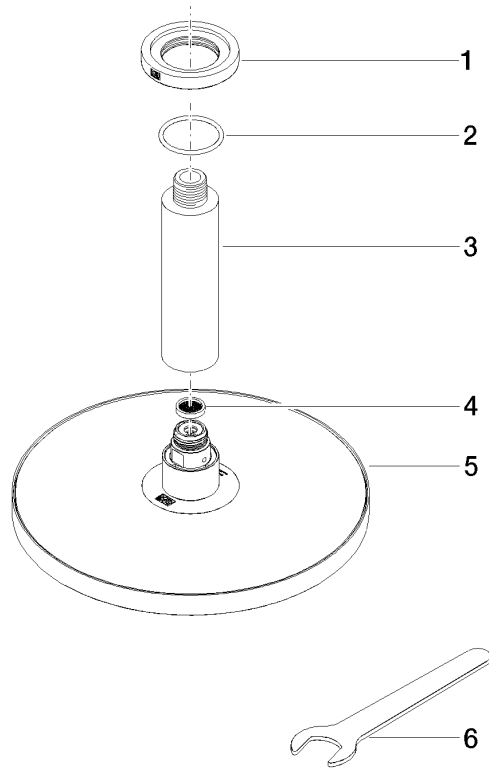

28 669 970 Product version from 3/13/2017

- rain shower Ø 220 mm
- Rain shower material: metal
- PURE RAIN, max. flow rate 14 l/min (at 3 bar)
- Function from: 7 l/min
- quick clearing
- with anti-scale system

Technical data:

- rosette Ø 60 mm optional
- 1/2" connection

Notes:

Recommended miscellaneous

Concealed wall elbow - 35 085 970 90

- min. recess depth 90 mm
- max. recess depth 163 mm

28 669 970 Product version from 3/13/2017

Ü-Zeichen

Rainshower with ceiling fixing 220 mm - Chrome

SERIES SPECIFIC

28 669 970 Product version from 3/13/2017

Certificates and sustainability

LGA_38

DVGW_DW-
6517DN0

WRAS_2212

Spare parts list

No.	Item Number	Name	Quantity used	Delivery time
4	09 23 01 075 90	Sieve seal Ø 18 x 3,5 mm -	1.00	14
3	09 11 03 080-00	Connection Ø 35 x 135 mm - Chrome	1.00	20
1	09 27 22 040-00	Rosette Ø 60 x Ø 35 x 9 mm - Chrome	1.00	20
5	04 12 05 092 00-00	Rainshower round Ø 220 mm - Chrome	1.00	20
6	90 30 09 069 00 90	Spanner -	1.00	14
2	09 14 10 141 90	O-Ring NBR 70 34,59 x 2,62 mm -	1.00	14