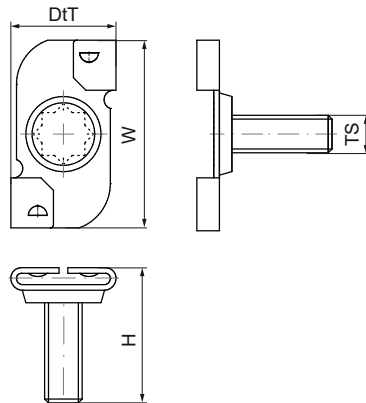

## Walraven Britclips® ACC25

(J3510)

for ceiling grid

### Features & benefits

- twist on fixing
- for fixing to the ceiling grid
- with stud bolt M6 (length see table) for fixing of clamp, conduit junction box, etc.
- material: spring steel (type CS70)

Product Number	Total Height	Total Width	Total Depth
Reference letter	H	W	DtT
Unit description	mm	mm	mm
56521101	17	45	27
56521601	22	45	27
56522501	31	45	27