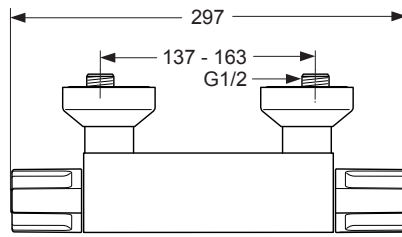

Ceraplus - Thermostat A5642.. A5644..

Produced from: Aug. 2010

Shower Thermostat exposed
with function Desinfection

chrome **A5642AA**

Wall Thermostat exposed
with swiveling spout
with function Desinfection

chrome **A5644AA**

Pos.	Description	Part-Number	Qty.	Pos.	Description	Part-Number	Qty.
1	Cap fort handle w/o Logo	E 960 641 AA	1 pcs	17	S-Connector with low noise insert		
2	Screw Ejot PT KB50x10			18	Escutcheon in/outside	A 962 049 AA	1 Set
3	Handle for Temp. cpl.	A 963 226 AA	1 pcs	19	Sealing ring - in pos.18		
4	Screw M4 L=23,5	A 962 998 NU	2 pcs	20	S-Connector complete	A 962 050 AA	2 pcs
5	Volume control handle cpl.	A 963 214 AA	1 pcs	21	Cylindrical screw spec.	A 961 183 NU	1 pcs
6	Temp. adjustment cpl.	A 963 427 NU	1 Set	22	Nipple M20 x 1		
7	Thermostatic Cartridge	F 961 044 NU	1 pcs	23	O - ring Ø 17 x 2	A 961 810 NU	2 pcs
8	Repair-Set Cartridge	A 962 230 NU	1 Set	24	O - ring Ø 10,5 x 2,7	A 963 342 NU	2 pcs
9	Body			25	Spout cpl. + pos. 21,24,26	A 961 186 AA	1 pcs
10	Handle insert + stopring	A 963 432 NU*	1 Set	26	Aerator M24x1 -A-	A 860 050 AA	1 pcs
11	Cartridge G1/2	A 861 244 NU	1 pcs	27	Nipple G1/2 outside cpl.	A 963 651 NU	1 pcs
12	Coupling nut G3/4 - SW30			28	Knurled head screw M3x30		
13	Non-return valve DW15	A 962 594 NU	2 pcs	29	Pin 3x10mm DIN 1474		
14	Seat M20 x 1 left thread						
15	O - ring Ø 17 x 2	A 961 810 NU	2 pcs				
16	Strainer (screen)	A 962 595 NU	2 pcs				