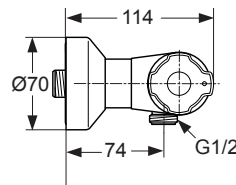

Ceraplus - Thermostat A5642.. A5644..

Produced from: Aug. 2010

Shower Thermostat exposed
with function Desinfection

chrome **A5642AA**

Wall Thermostat exposed
with swiveling spout
with function Desinfection

chrome **A5644AA**

Pos.	Description	Part-Number	Qty.	Pos.	Description	Part-Number	Qty.
1	Cap fort handle w/o Logo	E 960 641 AA	1 pcs	17	S-Connector with low noise insert		
2	Screw Ejot PT KB50x10			18	Escutcheon in/outside	A 962 049 AA	1 Set
3	Handle for Temp. cpl.	A 963 226 AA	1 pcs	19	Sealing ring - in pos.18		
4	Screw M4 L=23,5	A 962 998 NU	2 pcs	20	S-Connector complete	A 962 050 AA	2 pcs
5	Volume control handle cpl.	A 963 214 AA	1 pcs	21	Cylindrical screw spec.	A 961 183 NU	1 pcs
6	Temp. adjustment cpl.	A 963 427 NU	1 Set	22	Nipple M20 x 1		
7	Thermostatic Cartridge	F 961 044 NU	1 pcs	23	O - ring Ø 17 x 2	A 961 810 NU	2 pcs
8	Repair-Set Cartridge	A 962 230 NU	1 Set	24	O - ring Ø 10,5 x 2,7	A 963 342 NU	2 pcs
9	Body			25	Spout cpl. + pos. 21,24,26	A 961 186 AA	1 pcs
10	Handle insert + stopring	A 963 432 NU*	1 Set	26	Aerator M24x1 -A-	A 860 050 AA	1 pcs
11	Cartridge G1/2	A 861 244 NU	1 pcs	27	Nipple G1/2 outside cpl.	A 963 651 NU	1 pcs
12	Coupling nut G3/4 - SW30			28	Knurled head screw M3x30		
13	Non-return valve DW15	A 962 594 NU	2 pcs	29	Pin 3x10mm DIN 1474		
14	Seat M20 x 1 left thread						
15	O - ring Ø 17 x 2	A 961 810 NU	2 pcs				
16	Strainer (screen)	A 962 595 NU	2 pcs				