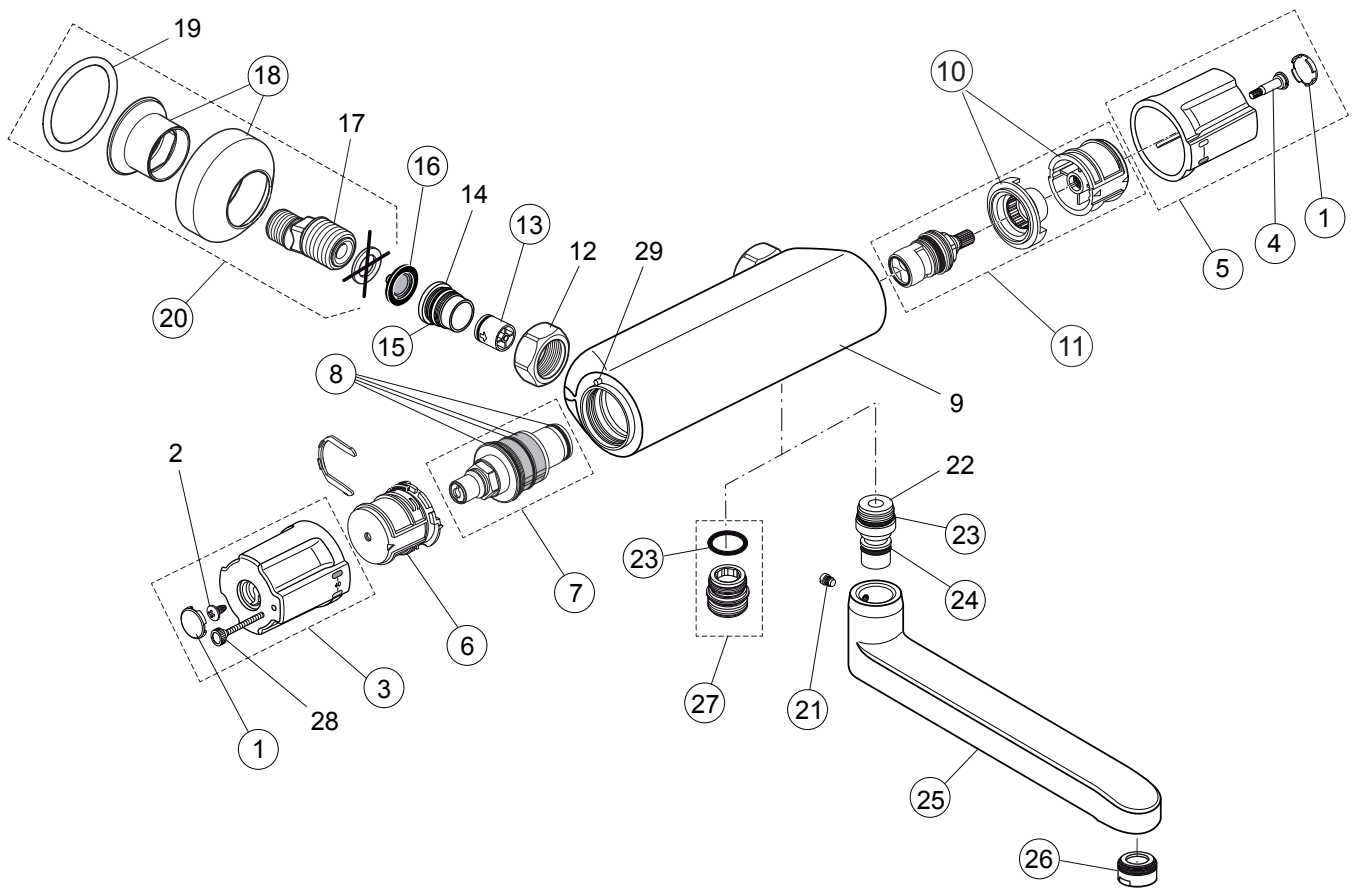

Ceraplus - Thermostat A5642.. A5644..

Produced from: Aug. 2010

Shower Thermostat exposed
with function Desinfection

chrome **A5642AA**

Wall Thermostat exposed
with swiveling spout
with function Desinfection

chrome **A5644AA**

Pos.	Description	Part-Number	Qty.	Pos.	Description	Part-Number	Qty.
1	Cap fort handle w/o Logo	E 960 641 AA	1 pcs	17	S-Connector with low noise insert		
2	Screw Ejot PT KB50x10			18	Escutcheon in/outside	A 962 049 AA	1 Set
3	Handle for Temp. cpl.	A 963 226 AA	1 pcs	19	Sealing ring - in pos.18		
4	Screw M4 L=23,5	A 962 998 NU	2 pcs	20	S-Connector complete	A 962 050 AA	2 pcs
5	Volume control handle cpl.	A 963 214 AA	1 pcs	21	Cylindrical screw spec.	A 961 183 NU	1 pcs
6	Temp. adjustment cpl.	A 963 427 NU	1 Set	22	Nipple M20 x 1		
7	Thermostatic Cartridge	F 961 044 NU	1 pcs	23	O - ring Ø 17 x 2	A 961 810 NU	2 pcs
8	Repair-Set Cartridge	A 962 230 NU	1 Set	24	O - ring Ø 10,5 x 2,7	A 963 342 NU	2 pcs
9	Body			25	Spout cpl. + pos. 21,24,26	A 961 186 AA	1 pcs
10	Handle insert + stopring	A 963 432 NU*	1 Set	26	Aerator M24x1 -A-	A 860 050 AA	1 pcs
11	Cartridge G1/2	A 861 244 NU	1 pcs	27	Nipple G1/2 outside cpl.	A 963 651 NU	1 pcs
12	Coupling nut G3/4 - SW30			28	Knurled head screw M3x30		
13	Non-return valve DW15	A 962 594 NU	2 pcs	29	Pin 3x10mm DIN 1474		
14	Seat M20 x 1 left thread						
15	O - ring Ø 17 x 2	A 961 810 NU	2 pcs				
16	Strainer (screen)	A 962 595 NU	2 pcs				

* Universal-Set (not all parts needed)