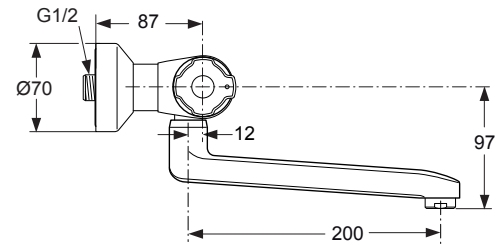

Ceraplus - Thermostat A5642.. A5644..

Produced from: Aug. 2010

Shower Thermostat exposed
with function Desinfection

chrome **A5642AA**

Wall Thermostat exposed
with swiveling spout
with function Desinfection

chrome **A5644AA**

Pos.	Description	Part-Number	Qty.	Pos.	Description	Part-Number	Qty.
1	Cap fort handle w/o Logo	E 960 641 AA	1 pcs	17	S-Connector with low noise insert		
2	Screw Ejot PT KB50x10			18	Escutcheon in/outside	A 962 049 AA	1 Set
3	Handle for Temp. cpl.	A 963 226 AA	1 pcs	19	Sealing ring - in pos.18		
4	Screw M4 L=23,5	A 962 998 NU	2 pcs	20	S-Connector complete	A 962 050 AA	2 pcs
5	Volume control handle cpl.	A 963 214 AA	1 pcs	21	Cylindrical screw spec.	A 961 183 NU	1 pcs
6	Temp. adjustment cpl.	A 963 427 NU	1 Set	22	Nipple M20 x 1		
7	Thermostatic Cartridge	F 961 044 NU	1 pcs	23	O - ring Ø 17 x 2	A 961 810 NU	2 pcs
8	Repair-Set Cartridge	A 962 230 NU	1 Set	24	O - ring Ø 10,5 x 2,7	A 963 342 NU	2 pcs
9	Body			25	Spout cpl. + pos. 21,24,26	A 961 186 AA	1 pcs
10	Handle insert + stopring	A 963 432 NU*	1 Set	26	Aerator M24x1 -A-	A 860 050 AA	1 pcs
11	Cartridge G1/2	A 861 244 NU	1 pcs	27	Nipple G1/2 outside cpl.	A 963 651 NU	1 pcs
12	Coupling nut G3/4 - SW30			28	Knurled head screw M3x30		
13	Non-return valve DW15	A 962 594 NU	2 pcs	29	Pin 3x10mm DIN 1474		
14	Seat M20 x 1 left thread						
15	O - ring Ø 17 x 2	A 961 810 NU	2 pcs				
16	Strainer (screen)	A 962 595 NU	2 pcs				