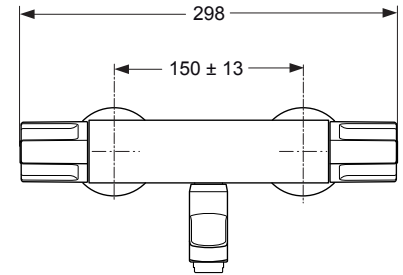

Ceraplus - Thermostat A5642.. A5644..

Produced from: Aug. 2010

Shower Thermostat exposed
with function Desinfection

chrome **A5642AA**

Wall Thermostat exposed
with swiveling spout
with function Desinfection

chrome **A5644AA**

Pos.	Description	Part-Number	Qty.	Pos.	Description	Part-Number	Qty.
1	Cap fort handle w/o Logo	E 960 641 AA	1 pcs	17	S-Connector with low noise insert		
2	Screw Ejot PT KB50x10			18	Escutcheon in/outside	A 962 049 AA	1 Set
3	Handle for Temp. cpl.	A 963 226 AA	1 pcs	19	Sealing ring - in pos.18		
4	Screw M4 L=23,5	A 962 998 NU	2 pcs	20	S-Connector complete	A 962 050 AA	2 pcs
5	Volume control handle cpl.	A 963 214 AA	1 pcs	21	Cylindrical screw spec.	A 961 183 NU	1 pcs
6	Temp. adjustment cpl.	A 963 427 NU	1 Set	22	Nipple M20 x 1		
7	Thermostatic Cartridge	F 961 044 NU	1 pcs	23	O - ring Ø 17 x 2	A 961 810 NU	2 pcs
8	Repair-Set Cartridge	A 962 230 NU	1 Set	24	O - ring Ø 10,5 x 2,7	A 963 342 NU	2 pcs
9	Body			25	Spout cpl. + pos. 21,24,26	A 961 186 AA	1 pcs
10	Handle insert + stopring	A 963 432 NU*	1 Set	26	Aerator M24x1 -A-	A 860 050 AA	1 pcs
11	Cartridge G1/2	A 861 244 NU	1 pcs	27	Nipple G1/2 outside cpl.	A 963 651 NU	1 pcs
12	Coupling nut G3/4 - SW30			28	Knurled head screw M3x30		
13	Non-return valve DW15	A 962 594 NU	2 pcs	29	Pin 3x10mm DIN 1474		
14	Seat M20 x 1 left thread						
15	O - ring Ø 17 x 2	A 961 810 NU	2 pcs				
16	Strainer (screen)	A 962 595 NU	2 pcs				