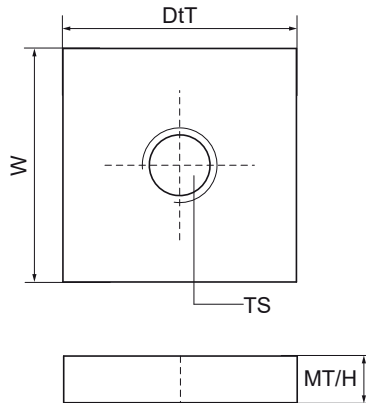

Walraven Square Slide Nut

(G3020)

threaded plate to connect components to rails

Features & benefits

- suitable for rails 27x18, 30x15, 30x20, 30x30, 30x45
- square shape for extra security, due to its geometry needs to get installed from the side into the profile
- material: steel 1.0332
- zinc plated

Product Number	For Rail Type	Thread Size	Material Thickness	Total Height	Total Width	Total Depth
<i>Reference letter</i>		<i>TS</i>	<i>MT</i>	<i>H</i>	<i>W</i>	<i>DtT</i>
<i>Unit description</i>			<i>mm</i>	<i>mm</i>	<i>mm</i>	<i>mm</i>
6519910	30x15, 30x20, 30x30, 38x40	M6	4.00	4	25	25
6519911	30x15, 30x20, 30x30, 38x40	M8	5.00	5	25	25
6519912	30x15, 30x20, 30x30, 38x40	M10	5.00	5	25	25
6519913	30x15, 30x20, 30x30, 38x40	M12	5.00	5	25	25