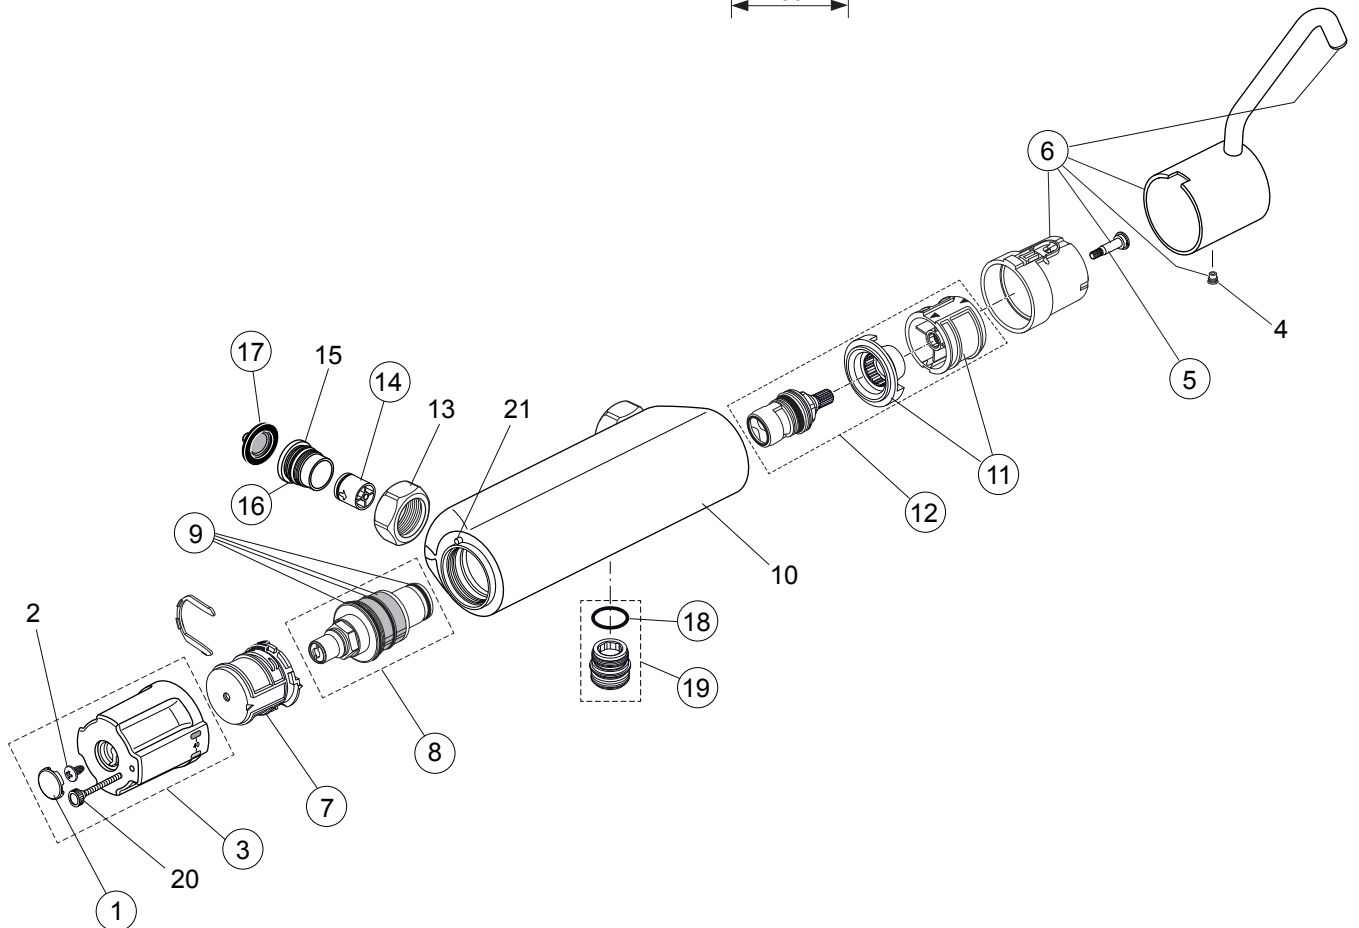

Produced from: June 2010

Shower Thermostat with function Desinfection

chrome **A5549AA**

Pos.	Description	Part-Number	Qty.	Pos.	Description	Part-Number	Qty.
1	Cap for handle w/o Logo	E 960 641 AA	1 pcs	13	Coupling nut G3/4 - SW30		
2	Screw Ejot PT KB50x10			14	Non-return valve DW15	A 962 594 NU	2 pcs
3	Handle for Temp. cpl.	A 963 213 AA	1 pcs	15	Seat M20 x 1 left thread		
4	Screw (spigot)			16	O - ring Ø 17 x 2	A 961 810 NU	2 pcs
5	Screw M4 L=23,5	A 962 998 NU	2 pcs	17	Strainer (screen)	A 962 595 NU	2 pcs
6	Volume control handle cpl.	A 962 953 AA	1 pcs	18	O - ring Ø 17 x 2	A 961 810 NU	2 pcs
7	Temp. adjustment cpl.	A 961 889 NU	1 Set	19	Nipple G1/2 outside cpl.	A 963 651 NU	1 pcs
8	Thermostatic Cartridge	F 961 044 NU	1 pcs	20	Knurled head screw M3x30		
9	Repair-Set Cartridge	A 962 230 NU	1 Set	21	Pin 3x10mm DIN 1474		
10	Body						
11	Handle insert + stopring	A 963 432 NU*	1 Set				
12	Cartridge G1/2	A 861 243 NU	1 pcs				

* Universal-Set (not all parts needed)