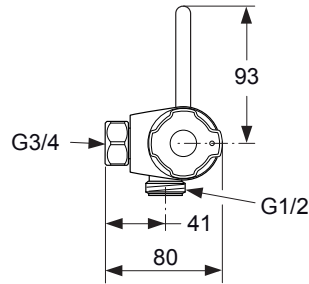

Produced from: June 2010

Shower Thermostat with function Desinfection

chrome **A5549AA**

Pos.	Description	Part-Number	Qty.	Pos.	Description	Part-Number	Qty.
1	Cap for handle w/o Logo	E 960 641 AA	1 pcs	13	Coupling nut G3/4 - SW30		
2	Screw Ejot PT KB50x10			14	Non-return valve DW15	A 962 594 NU	2 pcs
3	Handle for Temp. cpl.	A 963 213 AA	1 pcs	15	Seat M20 x 1 left thread		
4	Screw (spigot)			16	O - ring Ø 17 x 2	A 961 810 NU	2 pcs
5	Screw M4 L=23,5	A 962 998 NU	2 pcs	17	Strainer (screen)	A 962 595 NU	2 pcs
6	Volume control handle cpl.	A 962 953 AA	1 pcs	18	O - ring Ø 17 x 2	A 961 810 NU	2 pcs
7	Temp. adjustment cpl.	A 961 889 NU	1 Set	19	Nipple G1/2 outside cpl.	A 963 651 NU	1 pcs
8	Thermostatic Cartridge	F 961 044 NU	1 pcs	20	Knurled head screw M3x30		
9	Repair-Set Cartridge	A 962 230 NU	1 Set	21	Pin 3x10mm DIN 1474		
10	Body						
11	Handle insert + stopring	A 963 432 NU*	1 Set				
12	Cartridge G1/2	A 861 243 NU	1 pcs				