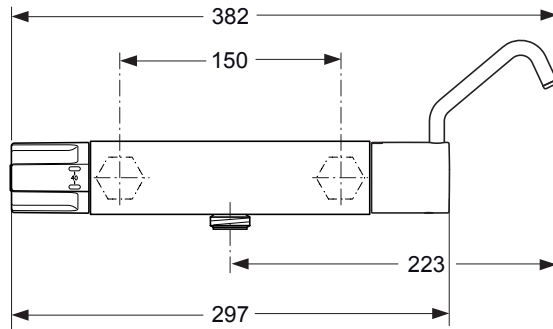

Produced from: June 2010

Shower Thermostat with function Desinfection

chrome **A5549AA**

Pos.	Description	Part-Number	Qty.	Pos.	Description	Part-Number	Qty.
1	Cap for handle w/o Logo	E 960 641 AA	1 pcs	13	Coupling nut G3/4 - SW30		
2	Screw Ejot PT KB50x10			14	Non-return valve DW15	A 962 594 NU	2 pcs
3	Handle for Temp. cpl.	A 963 213 AA	1 pcs	15	Seat M20 x 1 left thread		
4	Screw (spigot)			16	O - ring Ø 17 x 2	A 961 810 NU	2 pcs
5	Screw M4 L=23,5	A 962 998 NU	2 pcs	17	Strainer (screen)	A 962 595 NU	2 pcs
6	Volume control handle cpl.	A 962 953 AA	1 pcs	18	O - ring Ø 17 x 2	A 961 810 NU	2 pcs
7	Temp. adjustment cpl.	A 961 889 NU	1 Set	19	Nipple G1/2 outside cpl.	A 963 651 NU	1 pcs
8	Thermostatic Cartridge	F 961 044 NU	1 pcs	20	Knurled head screw M3x30		
9	Repair-Set Cartridge	A 962 230 NU	1 Set	21	Pin 3x10mm DIN 1474		
10	Body						
11	Handle insert + stopring	A 963 432 NU*	1 Set				
12	Cartridge G1/2	A 861 243 NU	1 pcs				