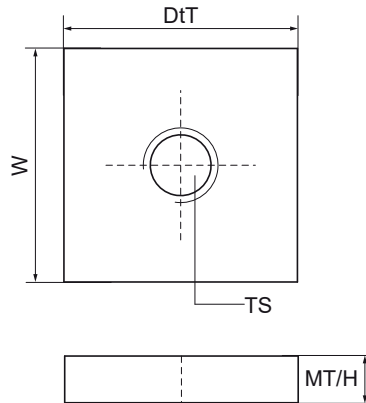

Walraven Square Slide Nut

(G3020)

threaded plate to connect components to rails

Features & benefits

- suitable for rails 27x18, 30x15, 30x20, 30x30, 30x45
- square shape for extra security, due to its geometry needs to get installed from the side into the profile
- material: steel 1.0332
- zinc plated

Product Number	For Rail Type	Thread Size	Material Thickness	Total Height	Total Width	Total Depth
<i>Reference letter</i>		<i>TS</i>	<i>MT</i>	<i>H</i>	<i>W</i>	<i>DtT</i>
<i>Unit description</i>			<i>mm</i>	<i>mm</i>	<i>mm</i>	<i>mm</i>
6519910	30x15, 30x20, 30x30, 38x40	M6	4.00	4	25	25
6519911	30x15, 30x20, 30x30, 38x40	M8	5.00	5	25	25
6519912	30x15, 30x20, 30x30, 38x40	M10	5.00	5	25	25
6519913	30x15, 30x20, 30x30, 38x40	M12	5.00	5	25	25