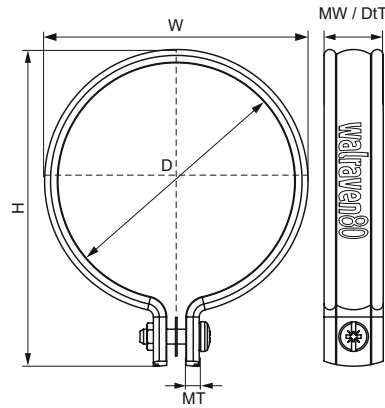

## Walraven PVC Pipe Clamp Heavy Grey

(C20053)

for plastic and rain water pipes

### Features & benefits

- one-part clamp
- for fixing of PVC rain water pipes
- for fixing of PVC pipe
- material: hard PVC (polyvinylchloride), heavy grey
- UV-stabilized

Product Number	Outside Pipe Diameter	DN	Connection Thread	Material Width	Material Thickness	Total Height	Total Width	Total Depth	Maximum Allowed Load Faz
Reference Letter	D	D	G	MW	MT	H	W	DtT	F <sub>0,z</sub>
Unit description	mm			mm	mm	mm	mm	mm	N
1370110	110	DN 100	None	20	6.00	120	138	20	1,360
1370125	125	DN 100	None	20	6.00	135	153	20	1,360
1370160	160	DN 150	None	20	6.00	20	170	188	1,360